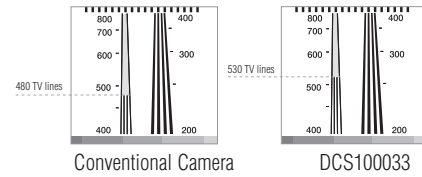

540 TV Lines

The DCS100033 is packed with Digimerge's latest CCTV technologies. Using high performance image sensor, and new DSP chip, DCS100033 will capture 540 TV lines of high resolution images even under severe lighting conditions.