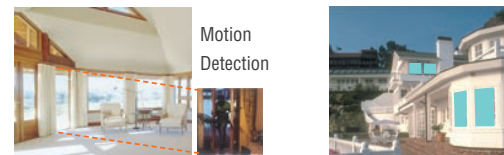

Motion Detection & Privacy Masking

This camera is capable of detecting moving objects in the scene.

DCS100033 can mask the captured image in four different zones in the scene. The size of privacy zone can also be adjusted.

DIGIMERGE®

Digimerge Technologies Inc.
300 Alden Road, Markham, ON Canada L3R 4C1
Tel: 905.946.8477 Fax: 905.947.0138

Because our products are subject to continuous improvement, Digimerge reserves the right to modify product design and specifications without notice and without incurring any obligation. E&O.E.