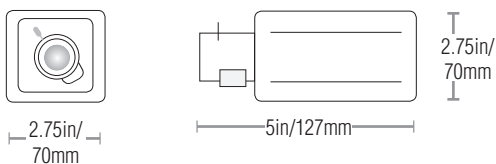

## Specifications:

<b>Power Source</b>	AC24V / DC12V 170mA(AC24V)/260mA(DC12V)
<b>Total Pixels</b>	811(H) x 508(V)
<b>Effective Pixels</b>	768(H) x 494(V)
<b>Size</b>	1/3 inch interline transfer CCD
<b>Scanning System</b>	2:1 Interlace
<b>Synchronization</b>	INT/LL Selectable 0~359°(Adjustable)
<b>Frequency</b>	Horizontal:15.734 KHz Vertical :59.94 Hz
<b>Resolution</b>	540 TV Lines
<b>Video Output</b>	1.0Vp-p/75(Video 0.714Vp-p Sync 0.286Vp-p)
<b>S/N (Y signal)</b>	50dB (AGC Off)
<b>Min. Illumination</b>	0.3Lux/F1.2(Color), 0.1Lux/F1.2(B/W), 0.002Lux(Sens-up)
<b>COLOR</b>	ON / AUTO
<b>Gain Control</b>	OFF / LOW / MIDDLE / HIGH
<b>White Balance</b>	ATW / AWC / MANUAL(1,800°K~10,500°K)
<b>Electronic shutter speed</b>	AUTO / MANUAL(1/60~1/120,000)
<b>Sens-Up</b>	OFF / AUTO
<b>O.S.D</b>	Built-in
<b>Motion Detection</b>	ON / OFF (4 Programmable Zone)
<b>DNR</b>	OFF / LOW / MIDDLE / HIGH(Noise Reduction)
<b>MIRROR</b>	OFF/ON (Horizontal Image Inversion)
<b>Privacy Function</b>	ON / OFF (4 Programmable Zone)
<b>IRIS Control</b>	DC / VIDEO
<b>Lens Mount</b>	C/CS Mount (Screw Lock)
<b>Operating temperature/Humidity</b>	-10°C ~ +50°C (14°F ~ 122°F) / 30~90% RH
<b>Weight</b>	360g/0.75 lbs

## Dimensions: