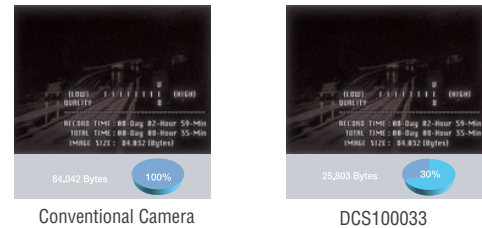

Max 70% Disk Saving Effect

Under low light environments, DNR reduces significant amount of random and fixed noise, produces a high signal to noise ratio, and prevents ghost effects at the same time. As a result, images are sharp and clear-suitable for identification purposes. Additionally, file sizes are reduced by 40% using JPEG format and by 70% using MPEG format.