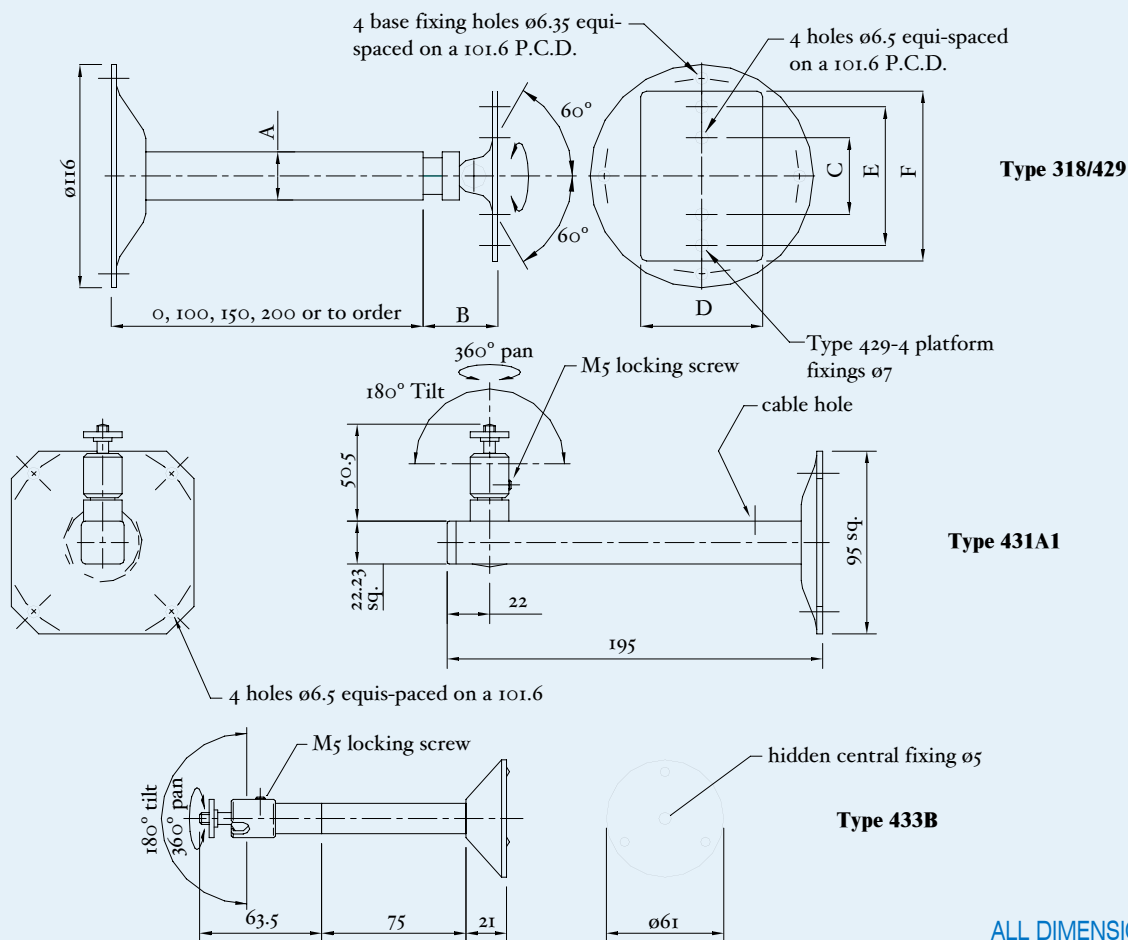

TYPE 431A1/433B/318/429 MOUNTING BRACKET

ALL DIMENSIONS IN mm

SPECIFICATION

	Type 431A	Type 433B	Type 318/429
Material	Mild steel (431A1)	Mild steel & Alum. Alloy	Steel & Alum. Alloy
Finish	Powder coated and stoved	Powder coated and stoved	Powder coated and stoved
Load:	4kg	4kg	20kg

Dennard Ltd 55 Fleet Road Fleet Hants GU51 3PN

T. +44(0)1252 614884 F. +44(0)1252 626013 email: sales@dennard-cctv.com

The information contained in this document is for guidance only. Specification and availability of the goods are subject to change without notice.