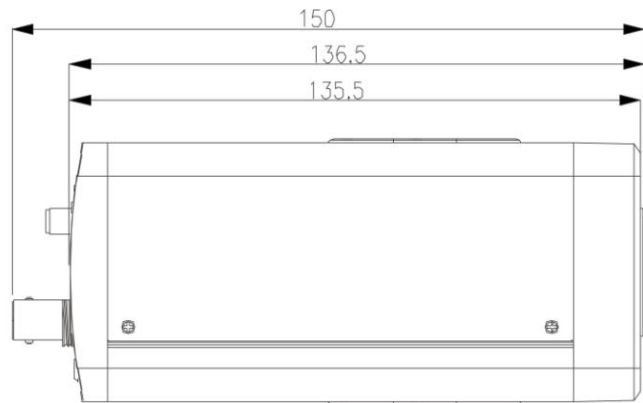

DH-IPC-HF5200

Technical Specifications

Model	IPC-HF5200	
Camera		
Image Sensor	1/2.8" 2Megapixel progressive scan Exmor CMOS	
Effective Pixels	1920(H)x1080(V)	
Scanning System	Progressive	
Electronic Shutter Speed	Auto/Manual,1/3(4)~1/10000s	
Min. Illumination	Color: 0. 1LUX/F1.2, B/W: 0.01LUX/F1.2	
S/N Ratio	More than 50dB	
Video Output	1 channel, BNC(1.0Vp-p, 75Ω)	
Camera Features		
Day/Night	Auto(ICR) / Color / B/W	
Backlight Compensation	BLC / HLC / DWDR	
White Balance	Auto	
Gain Control	Auto/Manual	
Noise Reduction	3D	
Privacy Masking	Up to 4 areas	
Lens		
Lens Type	C/CS	
Video		
Compression	H.264 / MJPEG	
Resolution	1080P(1920×1080)/720P(1280×720)/D1(704×576/704×480)/CIF(352×288 /352×240)	
Frame Rate	Main Stream	1080P/720P(1 ~ 25/30fps)
	Sub Stream	D1/CIF(1 ~ 25/30fps)
Bit Rate	H.264: 32K ~ 8192Kbps	
Audio		
Compression	G.711a / G.711u/ PCM	
Interface	1/1 channel In/Out	
Network		
Ethernet	RJ-45 (10/100Base-T)	
Protocol	IPv4/IPv6, HTTP, HTTPS, SSL, TCP/IP, UDP, UPnP, ICMP, IGMP, SNMP, RTSP, RTP, SMTP, NTP, DHCP, DNS, PPPOE, DDNS, FTP, IP Filter, QoS, Bonjour	
ONVIF	ONVIF Profile S	
Max. User Access	10 users	
Smart Phone	iPhone, iPad, Android, Windows Phone	
Auxiliary Interface		
Memory Slot	Micro SD, Max 64GB	
RS485	1	
Alarm	1/1 channel In/Out	
General		
Power Supply	DC12V/AC24V, PoE(802.3af)	

DH-IPC-HF5200

Power Consumption	<4W
Working Environment	-10°C~+60°C, ≤90%
Dimensions(W× D × H)	70mm × 63.2mm×149.5mm
Weight	0.65g

Dimensions (mm)

Accessories (optional)

Dahua Technology Co., Ltd.

1187 BinAn Road, Binjiang District, Hangzhou, China