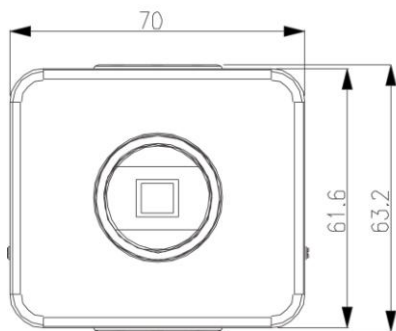

DH-IPC-HF5200

Technical Specifications

Model	IPC-HF5200	
Camera		
Image Sensor	1/2.8" 2Megapixel progressive scan Exmor CMOS	
Effective Pixels	1920(H)x1080(V)	
Scanning System	Progressive	
Electronic Shutter Speed	Auto/Manual,1/3(4)~1/10000s	
Min. Illumination	Color: 0. 1LUX/F1.2, B/W: 0.01LUX/F1.2	
S/N Ratio	More than 50dB	
Video Output	1 channel, BNC(1.0Vp-p, 75Ω)	
Camera Features		
Day/Night	Auto(ICR) / Color / B/W	
Backlight Compensation	BLC / HLC / DWDR	
White Balance	Auto	
Gain Control	Auto/Manual	
Noise Reduction	3D	
Privacy Masking	Up to 4 areas	
Lens		
Lens Type	C/CS	
Video		
Compression	H.264 / MJPEG	
Resolution	1080P(1920×1080)/720P(1280×720)/D1(704×576/704×480)/CIF(352×288 /352×240)	
Frame Rate	Main Stream	1080P/720P(1 ~ 25/30fps)
	Sub Stream	D1/CIF(1 ~ 25/30fps)
Bit Rate	H.264: 32K ~ 8192Kbps	
Audio		
Compression	G.711a / G.711u/ PCM	
Interface	1/1 channel In/Out	
Network		
Ethernet	RJ-45 (10/100Base-T)	
Protocol	IPv4/IPv6, HTTP, HTTPS, SSL, TCP/IP, UDP, UPnP, ICMP, IGMP, SNMP, RTSP, RTP, SMTP, NTP, DHCP, DNS, PPPOE, DDNS, FTP, IP Filter, QoS, Bonjour	
ONVIF	ONVIF Profile S	
Max. User Access	10 users	
Smart Phone	iPhone, iPad, Android, Windows Phone	
Auxiliary Interface		
Memory Slot	Micro SD, Max 64GB	
RS485	1	
Alarm	1/1 channel In/Out	
General		
Power Supply	DC12V/AC24V, PoE(802.3af)	

DH-IPC-HF5200

Power Consumption	<4W
Working Environment	-10°C~+60°C, ≤90%
Dimensions(W× D × H)	70mm × 63.2mm×149.5mm
Weight	0.65g

Dimensions (mm)

Accessories (optional)

Dahua Technology Co., Ltd.

1187 BinAn Road, Binjiang District, Hangzhou, China