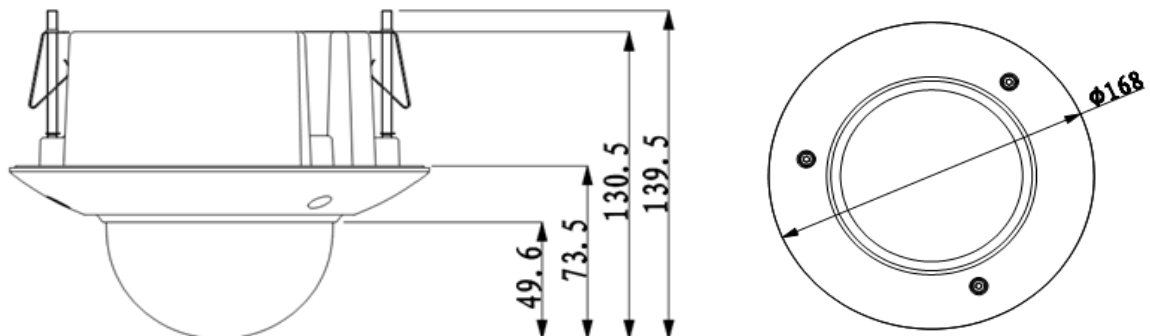

DH-IPC-HDBW3200/3202-DI

ONVIF	ONVIF Profile S		
Max. User Access	10 users		
Smart Phone	iPhone, iPad, Android, Windows Phone		
Auxiliary Interface			
Memory Slot	Micro SD, Max 64GB		
RS485	N/A		
Alarm	1/1 channel In/Out		
PIR Sensor Range	N/A		
General			
Power Supply	DC12V/AC24V, PoE(802.3af)		
Power Consumption	<5W	<7W	<5W
Working Environment	-10°C~+60°C, 10%~90%		
Ingress Protection	IP66		
Vandal Resistance	IK10		
Dimensions	Φ146mm×139.5mm		
Weight	1.18Kg		

Dimensions (mm)

Dahua Technology Co., Ltd.

1187 BinAn Road, Binjiang District, Hangzhou, China

Tel: +86-571-87688883

Fax: +86-571-87688815

Email: overseas@dahuatech.com

www.dahuatech.com

*Design and specifications are subject to change without notice.

© 2013 Dahua Technology Co., Ltd.