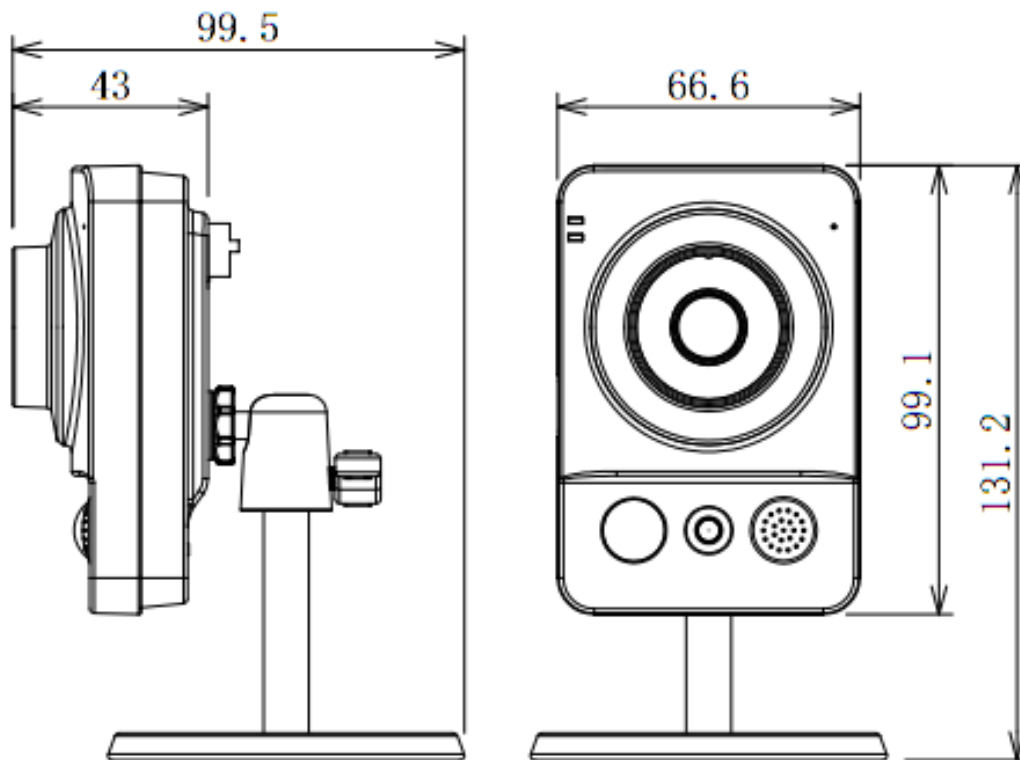

DH-IPC-K100/ K100A / K100W

PIR Sensor Range	Up to 6m	
Alarm	N/A	1/1 channel In/Out
General		
Power Supply	DC12V,PoE(802.3af)	DC12V
Power Consumption	<4W	
Working Environment	-10°C~+50°C, 10%~90%	
Dimensions(W×D×H)	66.6×43mm×131.2	
Weight	0.35kg (0.4kg with bracket)	

Dimensions (mm)

Dahua Technology Co., Ltd.

1187 BinAn Road, Binjiang District, Hangzhou, China

Tel: +86-571-87688883

Fax: +86-571-87688815

Email:overseas@dahuatech.com

www.dahuatech.com

*Design and specifications are subject to change without notice.

© 2012 Dahua Technology Co., Ltd.