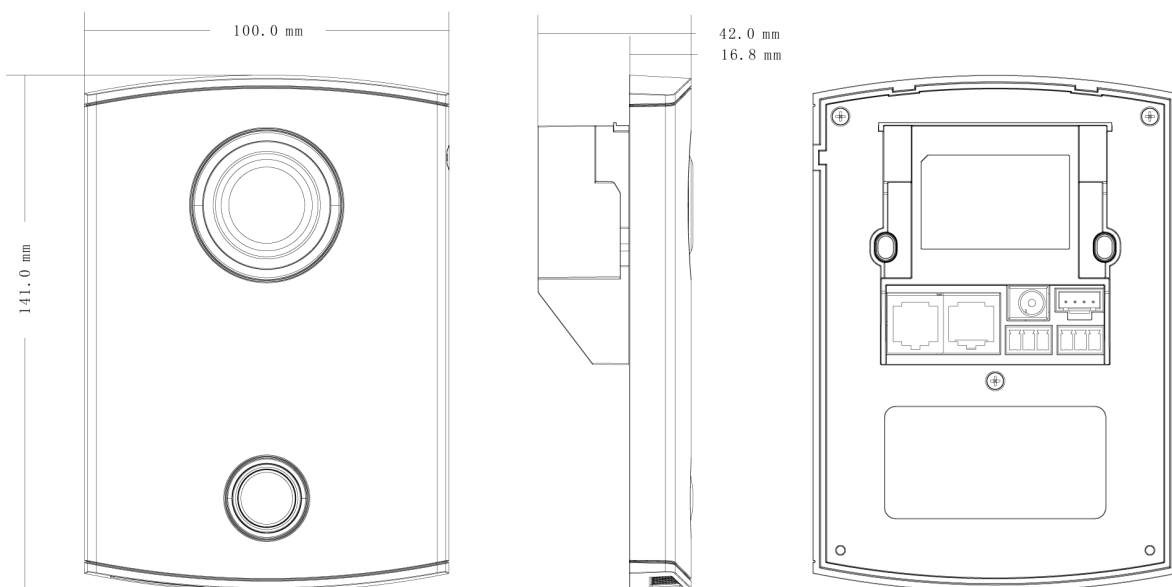

Specifications

Model		DH-VTO5000C
Video	Type	color
	Resolution	600 lines
	Night vision	Support
Audio	Audio Input	1-ch microphone input
	Audio Output	1-ch loudspeaker output
	Bidirectional Talk	1-ch bidirectional talk, two way
Operating modes	input	One mechanical button with background light
	credit card	built-in Card read
Alarm	tamper	Support

DH-VTO5000C

General	Power	DC 24V
	Power Consumption	Standby $\leq 1W$, work $\leq 4W$
	work environment	Temperature: -20°C~+60°C
	Dimensions	141mm*100mm*16.8mm (L*W*T)
	Weight	0.4kg

Dimensions

Dahua Technology Co., Ltd.