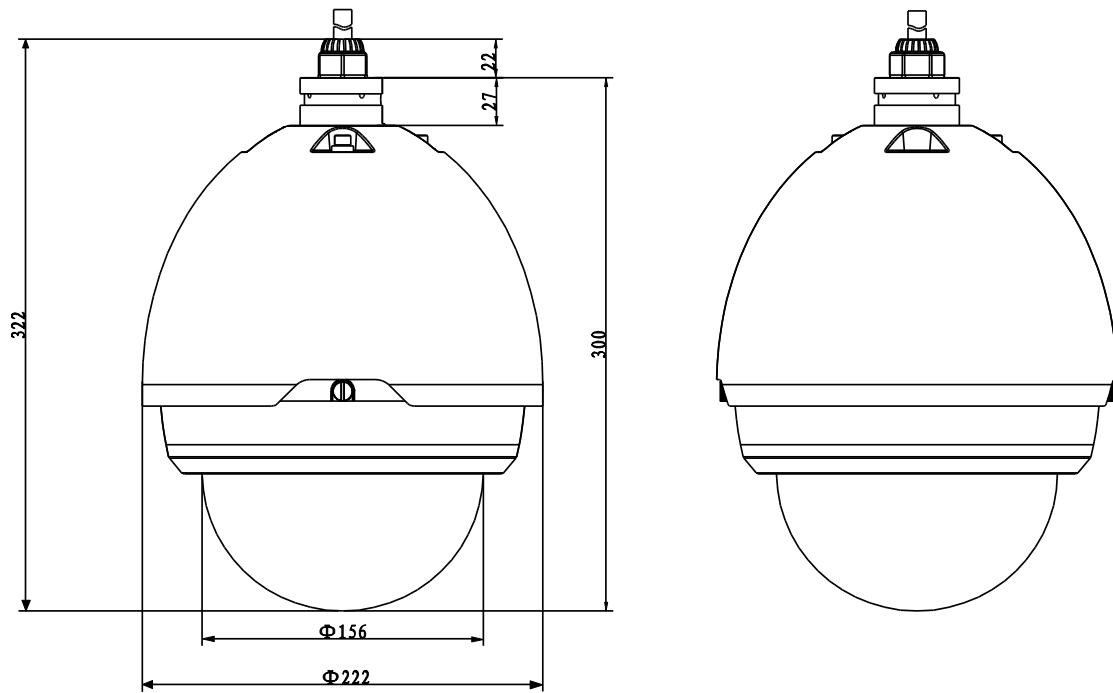

DH-SD63230S-HN

Dimensions (mm)

Accessories

DH-63FB	Power Supply