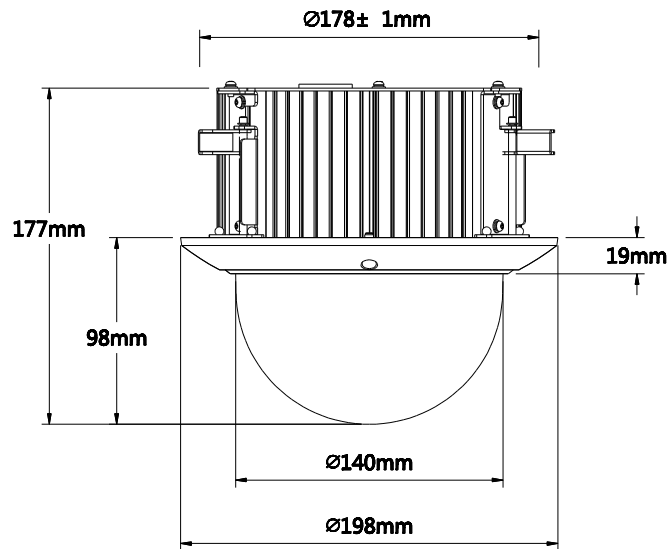

DH-SD52C430U-HN

Dimensions (mm)

Dahua Technology Co., Ltd.

1199 BinAn Road, Binjiang District, Hangzhou, China

Tel: +86-571-87688883

Fax: +86-571-87688815

Email: overseas@dahuatech.com

www.dahuasecurity.com

*Design and specifications are subject to change without notice.

© 2015 Dahua Technology