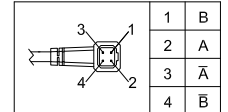

Ordering Information

Type	Model	Description
HD Vari-focal Lens	DH-PLZ21C0-P	Dahua 12MP 1/1.7" 10.5-42 mm HD Vari-focal Lens (P-iris)
HD Vari-focal Lens	PLZ21C0-P	General 12MP 1/1.7" 10.5-42 mm HD Vari-focal Lens (P-iris)

Dimensions (mm/inch)

1	B
2	A
3	A
4	B