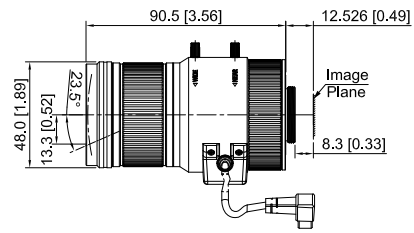

### General

Product Dimensions	Ø52.0 mm × 90.5 mm (Φ20.47" × 35.63")
Color	Black
Casing	Metal
Net Weight	0.32 kg (0.71 lb)
Gross Weight	0.38 kg (0.84 lb)
Packaging Method	40 pcs in each master carton
Packaging Dimensions	Inner carton: 126.0 mm × 87.0 mm × 78.0 mm (49.61" × 34.25" × 30.71") (L × W × H)

Type	Model	Description
HD Vari-focal Lens	DH-PLZ21C0-P	Dahua 12MP 1/1.7" 10.5-42 mm HD Vari-focal Lens (P-iris)
HD Vari-focal Lens	PLZ21C0-P	General 12MP 1/1.7" 10.5-42 mm HD Vari-focal Lens (P-iris)

**Dimensions (mm/inch)**