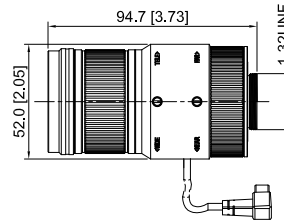

### General

Product Dimensions	Ø52.0 mm × 90.5 mm (Φ20.47" × 35.63")
Color	Black
Casing	Metal
Net Weight	0.32 kg (0.71 lb)
Gross Weight	0.38 kg (0.84 lb)
Packaging Method	40 pcs in each master carton
Packaging Dimensions	Inner carton: 126.0 mm × 87.0 mm × 78.0 mm (49.61" × 34.25" × 30.71") (L × W × H)

Type	Model	Description
HD Vari-focal Lens	DH-PLZ21C0-P	Dahua 12MP 1/1.7" 10.5-42 mm HD Vari-focal Lens (P-iris)
HD Vari-focal Lens	PLZ21C0-P	General 12MP 1/1.7" 10.5-42 mm HD Vari-focal Lens (P-iris)

**Dimensions (mm/inch)**