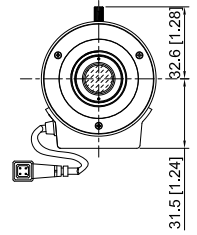

### Performance

Image Sensor Size	1/1.7"
Focal Length	10.5 mm–42 mm
Pixel	12MP
Max. Aperture	F1.5 (W)–F1.7 (T)
IR Correction	Yes
Chief Ray Angle (CRA)	2.3° (W)–3.7° (T)
Total Optical Length	102.3 mm (40.27")
Flange Back Focal Length	12.5 mm (4.92")
Mechanical Back Focal Length	8.32 mm (3.27")
Field of View	1/1.7": W: 46.3° × 36.7° × 27.3° (Diagonal × Horizontal × Vertical) T: 14.3° × 10.2° × 8.5° (Diagonal × Horizontal × Vertical) 1/1.8": W: 44.6° × 35.3° × 26.3° (Diagonal × Horizontal × Vertical) T: 13.8° × 10.9° × 8.1° (Diagonal × Horizontal × Vertical) 1/2": W: 39.4° × 31.3° × 23.3° (Diagonal × Horizontal × Vertical) T: 12.2° × 9.7° × 7.2° (Diagonal × Horizontal × Vertical)
Distortion	–6.2% to –2.1%
Minimum Object Distance (MOD)	1 m (3.28 ft)

### General

Product Dimensions	Ø52.0 mm × 90.5 mm (Φ20.47" × 35.63")
Color	Black
Casing	Metal
Net Weight	0.32 kg (0.71 lb)
Gross Weight	0.38 kg (0.84 lb)
Packaging Method	40 pcs in each master carton
Packaging Dimensions	Inner carton: 126.0 mm × 87.0 mm × 78.0 mm (49.61" × 34.25" × 30.71") (L × W × H)

Type	Model	Description
HD Vari-focal Lens	DH-PLZ21C0-P	Dahua 12MP 1/1.7" 10.5-42 mm HD Vari-focal Lens (P-iris)
HD Vari-focal Lens	PLZ21C0-P	General 12MP 1/1.7" 10.5-42 mm HD Vari-focal Lens (P-iris)

**Dimensions (mm/inch)**