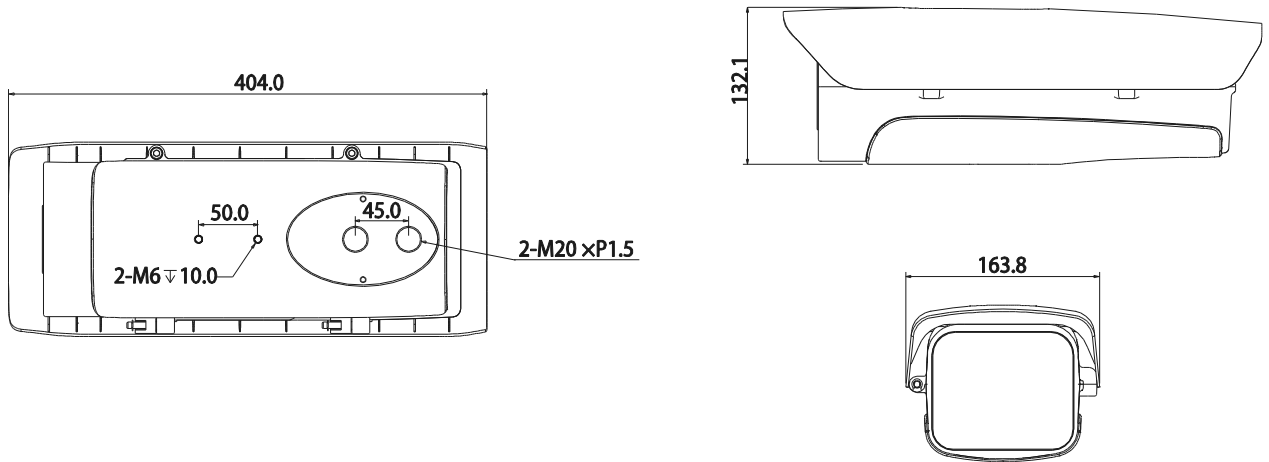

DH-PFH610V-H

Housing

Features

- IP66, IK10, Housing
- Water-proof coating film
- Neat & Integrated design

Specifications

Model		DH-PFH610V-H
General		
Material		Aluminum(case) & PC(others)
Product Dimension		404mm(L) x 164mm(W) x 132mm(H)
Inside Dimension		220mm(L) x 86mm(W) x 90(H)
Window Dimension		100(L) x 80(W)
Operating Temperature	Set	-30°C ~60°C
	Heater	ON:5±5 °C /OFF: 15±5 °C
	Cooler	ON:37±5 °C /OFF: 20±5 °C
Ingress Protection		IP66, IK10
Humidity		≤90% RH
IR Distance		N/A
Wiper		N/A
Weight		2.7kg
Power Supply		AC24V
Applicable Model		IPC-HF, HDC-HF, HAC-HF, CA-F, SDZ

DH-PFH610V-H

Dimensions (mm)

Application

Dahua Technology Co., Ltd.

1199 BinAn Road, Binjiang District, Hangzhou, China

Tel: +86-571-87688883

Fax: +86-571-87688815

Email: overseas@dahuatech.com