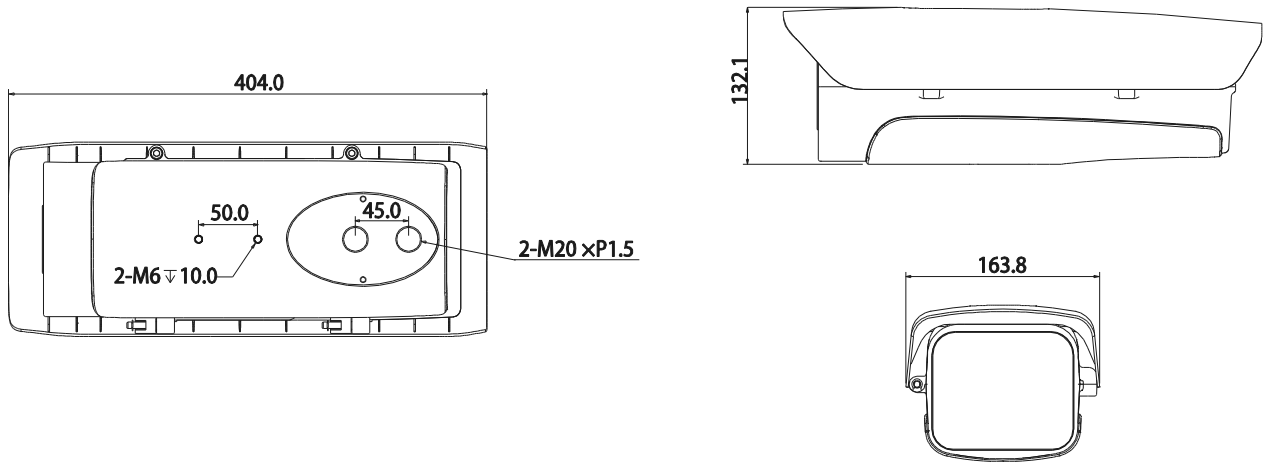

DH-PFH610V

Housing

Features

- IP66, IK10, Housing
- Water-proof coating film
- Neat & Integrated design

Specifications

Model		DH-PFH610V
General		
Material		Aluminum(case) & PC(others)
Product Dimension		404mm(L) x 164mm(W) x 132mm(H)
Inside Dimension		220mm(L) x 86mm(W) x 90(H)
Window Dimension		100(L) x 80(W)
Operating Temperature	Set	-30°C ~60°C
	Heater	N/A
	Cooler	N/A
Ingress Protection		IP66, IK10
Humidity		≤90% RH
IR Distance		N/A
Wiper		N/A
Weight		2.5kg
Power Supply		AC24V
Applicable Model		IPC-HF, HDC-HF, HAC-HF, CA-F, SDZ

DH-PFH610V

Dimensions (mm)

Application

Dahua Technology Co., Ltd.

1199 BinAn Road, Binjiang District, Hangzhou, China

Tel: +86-571-87688883

Fax: +86-571-87688815

Email: overseas@dahuatech.com