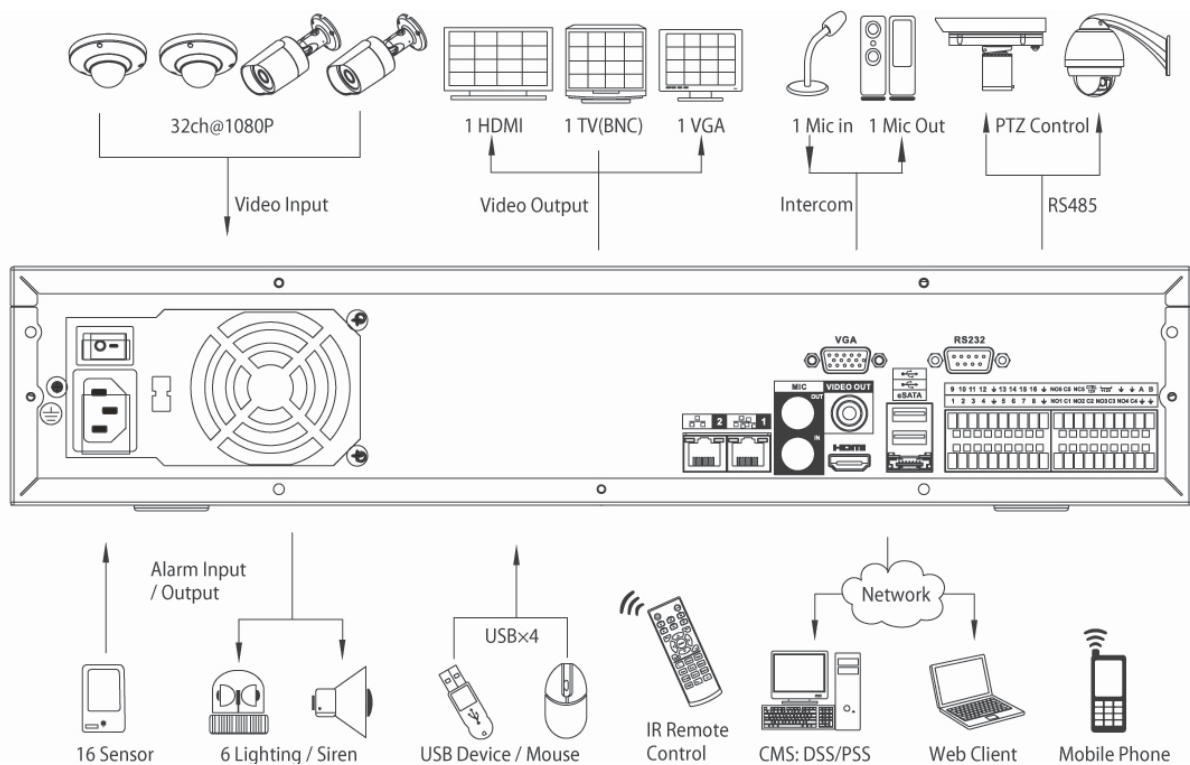

DH-NVR7808/7816/7832/7864

Internal HDD	8 SATA ports (8HDDs or 6HDDs+1CD/DVD-RW), up to 32TB
External HDD	1 eSATA port
Auxiliary Interface	
USB	4 ports (2 Rear), USB2.0
RS232	1 port, For PC communication & Keyboard
RS485	1 port, For PTZ control
General	
Power Supply	AC 100V~240V, 50/60 Hz
Power Consumption	75W (without HDD)
Working Environment	-10°C~+55°C / 10%~90%RH / 86~106kpa
Dimension (W×D×H)	2U, 440mm×460mm×89mm
Weight	6KG (without HDD)

System Connection

* Take NVR7832 as an example

Dahua Technology Co., Ltd.

1187 BinAn Road, Binjiang District, Hangzhou, China

Tel: +86-571-87688883

Fax: +86-571-87688815

Email: overseas@dahuatech.com

www.dahuasecurity.com

*Design and specifications are subject to change without notice.