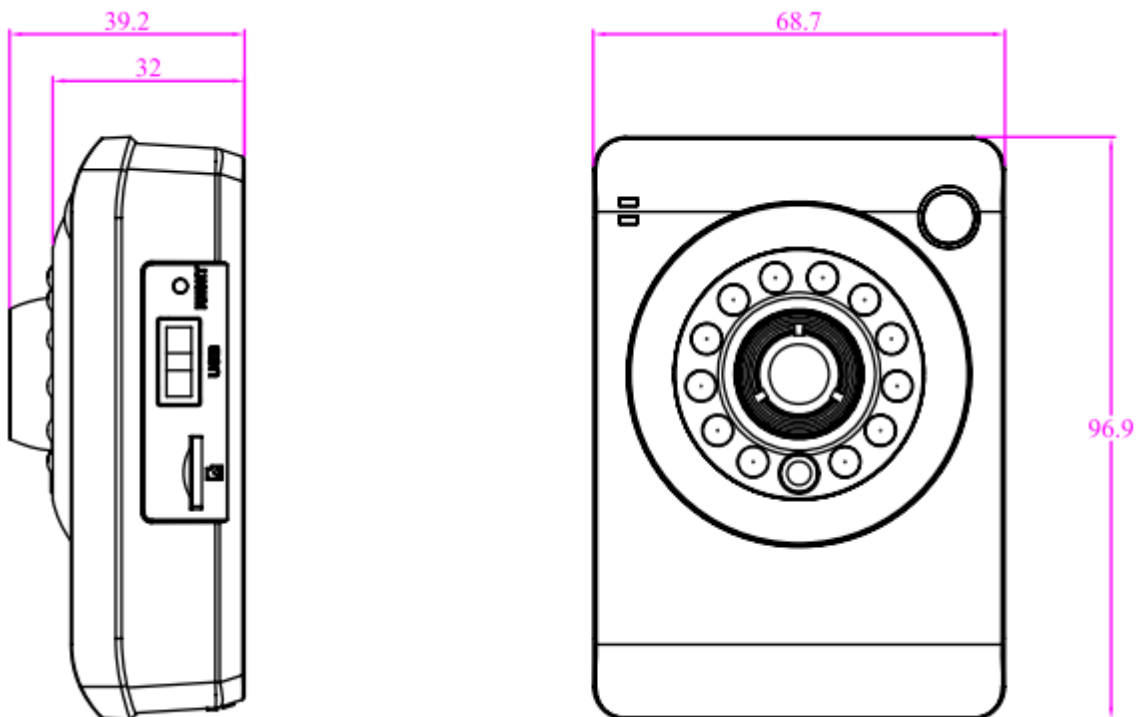

DH-IPC-K6-I

Memory Slot	Micro SD, Max 32GB
PIR Sensor Range	Up to 5meters
Alarm	External wireless alarm box
General	
Power Supply	DC5V
Power Consumption	<3W
Working Environment	-10°C~+50°C, 10%~90%
Dimensions(W×D×H)	68.7mm×39mm×97mm
Weight	0.12kg (0.2kg with bracket)

Dimensions (mm)

Dahua Technology Co., Ltd.

1187 BinAn Road, Binjiang District, Hangzhou, China

Tel: +86-571-87688883

Fax: +86-571-87688815

Email:overseas@dahuatech.com

www.dahuatech.com

*Design and specifications are subject to change without notice.

© 2012 Dahua Technology Co., Ltd.