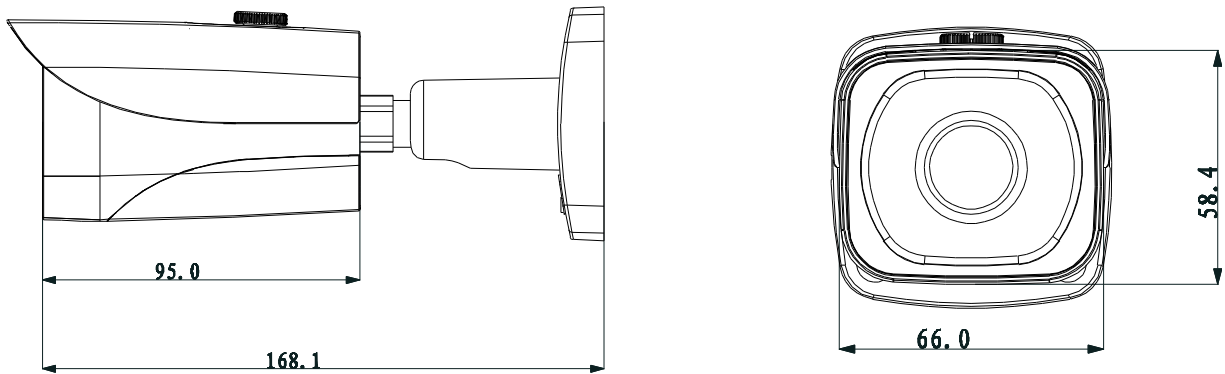

DH-IPC-HFW4800E

Dimensions (mm)

Now: