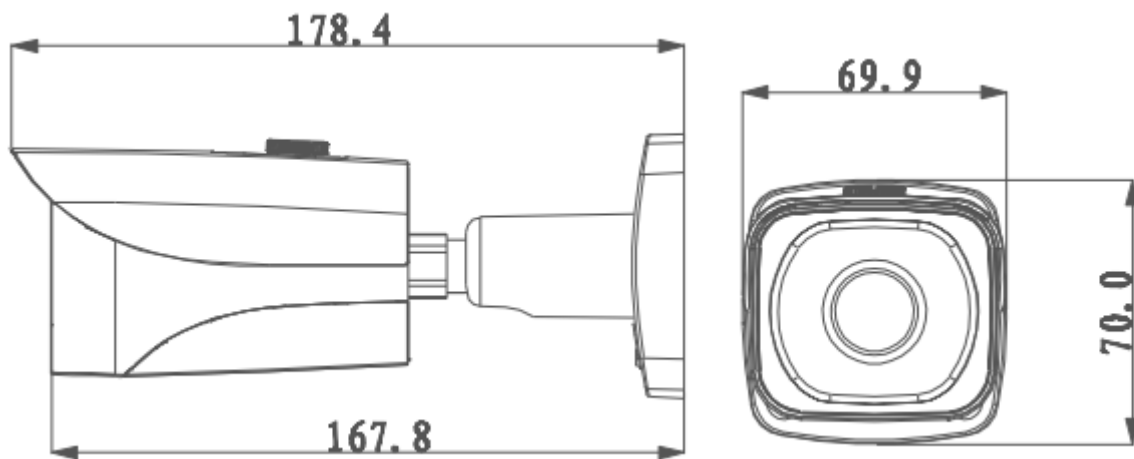

DH-IPC-HFW4800E

Technical Specifications

Model	DH-IPC-HFW4800E	
Camera		
Image Sensor	1/2.3" 4K progressive scan CMOS	
Effective Pixels	3840(H)x2160(V)	
Scanning System	Progressive	
Electronic Shutter Speed	Auto/Manual, 1/3(4)~1/10000s	
Min. Illumination	0.1Lux/F1.6 (Color), 0Lux/F1.6(IR on)	
S/N Ratio	More than 50dB	
Video Output	N/A	
Camera Features		
Max. IR LEDs Length	30m	
Day/Night	Auto(ICR)/Color/B/W	
Backlight Compensation	BLC / HLC / DWDR	
White Balance	Auto/Manual	
Gain Control	Auto/Manual	
Noise Reduction	3D	
Privacy Masking	Up to 4 areas	
Lens		
Focal Length	4mm	
Max Aperture	F1.6	
Focus Control	Manual	
Angle of View	H:80°	
Lens Type	Fixed lens	
Mount Type	Board-in Type	
Video		
Compression	H.264/ MJPEG	
Resolution	4K(3840×2160)3M(2048×1536)/1080P(1920×1080) / 720P(1280×720) /D1(704×576/704×480) / CIF(352×288/352×240)	
Frame Rate	Main Stream	4K(1~7fps)/3M/1080P/ (1 ~ 25/30fps)
	Sub Stream	D1/CIF(1 ~ 25/30fps)
Bit Rate	H.264: 20K ~ 16Mbps	
Audio		
Compression	N/A	
Interface	N/A	
Network		
Ethernet	RJ-45 (10/100Base-T)	
Wi-Fi	N/A	
Protocol	IPv4/IPv6, HTTP, HTTPS, SSL, TCP/IP, UDP, UPnP, ICMP, IGMP, SNMP, RTSP, RTP, SMTP, NTP, DHCP, DNS, PPPOE, DDNS, FTP, IP Filter, QoS, Bonjour	
Compatibility	ONVIF,PSIA,CGI	
Max. User Access	20users	

DH-IPC-HFW4800E

Smart Phone	iPhone, iPad, Android, Windows Phone
Auxiliary Interface	
Memory Slot	N/A
RS485	N/A
Alarm	N/A
PIR Sensor Range	N/A
General	
Power Supply	DC12V, PoE (802.3af)
Power Consumption	<7.5W
Working Environment	-30°C~+60°C, Less than 95% RH
Ingress Protection	IP66
Vandal Resistance	N/A
Dimensions	168.1mm×66mm×58.4mm Now: 178.4mm×70mm×69.9mm
Weight	528g(683.4g with packaging)

DH-IPC-HFW4800E

Dimensions (mm)

Now:

Accessories (optional)

		
PFA121	PFA152	PFA151

Dahua Technology Co., Ltd.

1199 BinAn Road, Binjiang District, Hangzhou, China

DH-IPC-HFW4800E