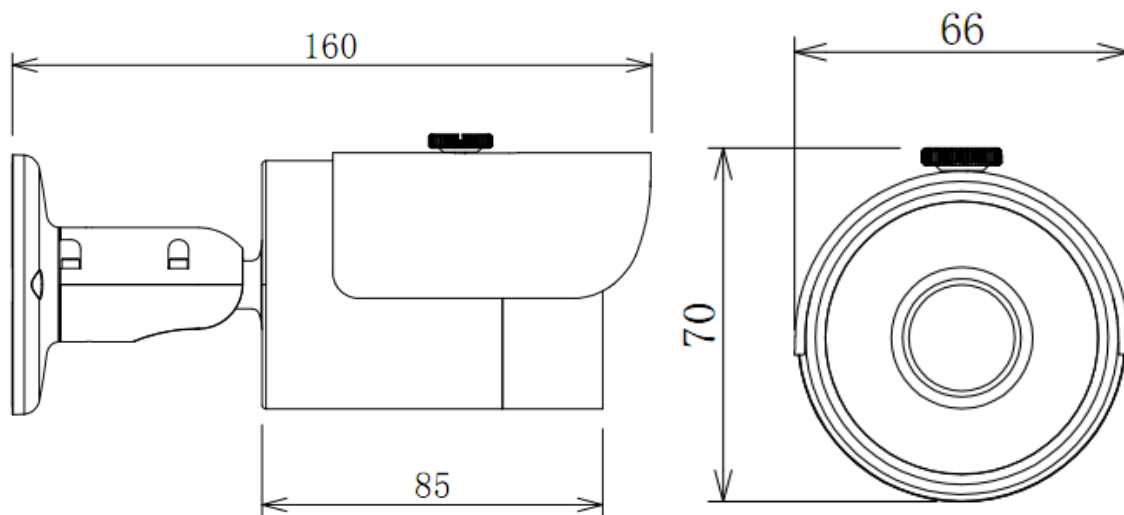

DH-IPC-HFW4300S

Smart Phone	iPhone, iPad, Android, Windows Phone
Auxiliary Interface	
Memory Slot	N/A
RS485	N/A
Alarm	N/A
PIR Sensor Range	N/A
General	
Power Supply	DC12V, PoE (802.3af)
Power Consumption	<6W
Working Environment	-20°C~+60°C, Less than 95% RH
Ingress Protection	IP66
Vandal Resistance	N/A
Dimensions	70mm×66mm×160mm
Weight	0.5kg

Dimensions (mm)