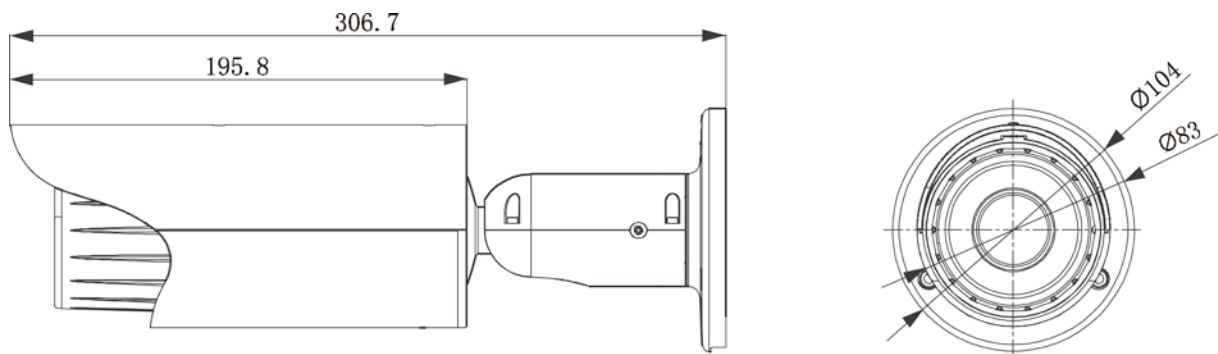

## Technical Specifications

Model	DH-IPC-HFW3301CP	DH-IPC-HFW3301CN
<b>Camera</b>		
Image Sensor	1/3" 3Megapixel Aptina CMOS	
Effective Pixels	2052(H) x 1536(V)	
Scanning System	Progressive	
Electronic Shutter Speed	Auto/Manual, 1/3~1/10000s	Auto/Manual, 1/4~1/10000s
Min. Illumination	Color: 0.2Lux/F1.4, B/W: 0.01Lux/F1.4; 0Lux/F1.2(IR on)	
S/N Ratio	>50dB	
Video Output	1 channel, BNC(1.0Vp-p, 75Ω)	
<b>Camera Features</b>		
Max. IR LEDs Length	20m	
Day/Night	Auto(ICR)/Color/B/W	
Backlight Compensation	BLC / HLC / WDR (100dB)	
White Balance	Auto	
Gain Control	Auto/Manual	
Noise Reduction	3D	
Privacy Masking	Up to 4 areas	
<b>Lens</b>		
Focal Length	3~12mm	
Max Aperture	F1.4	
Focus Control	Manual	
Angle of View	H: 91.2°(Wide)~25.5°(Tele)	
Lens Type	Manual / Auto Iris (DC)	
Mount Type	Board-in Type	
<b>Video</b>		
Compression	H.264 / MJPEG	
Resolution	3.0M(2048×1536) / 1080P(1920×1080) / 720P(1280×720) / D1(704×576) / CIF(352×288) / 3.0M(2048×1536) / 1080P(1920×1080) / 720P(1280×720) / D1(704×480) / CIF(352×240)	
Frame Rate	Main Stream	3M(1~20fps)/1080P/720P(1 ~ 25/30fps)
	Sub Stream	D1/CIF(1 ~ 25/30fps)
Bit Rate	H.264: 32K ~ 8192Kbps, MJPEG: 32K ~ 24576Kbps	
<b>Audio</b>		
Compression	G.711a / G.711u(64kbps) / PCM(128kbps)	
Interface	1/1 channel In/Out	
<b>Network</b>		
Ethernet	RJ-45 (10/100Base-T)	
Protocol	IPv4/IPv6, HTTP, HTTPS, SSL, TCP/IP, UDP, UPnP, ICMP, IGMP, SNMP, RTSP, RTP, SMTP, NTP, DHCP, DNS, PPPOE, DDNS, FTP, IP Filter, QoS, Bonjour	

### Dimensions (mm)

---