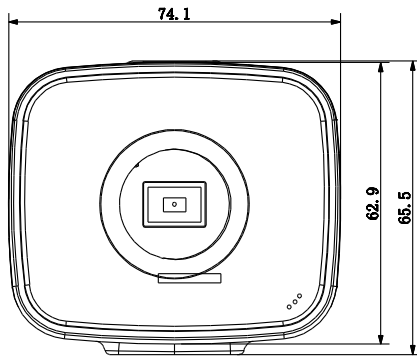

## Technical Specifications

<b>Model</b>	<b>DH-IPC-HF8231E</b>	
<b>Camera</b>		
Image Sensor	1/2.8" 2Megapixel CMOS	
Effective Pixels	1920(H)x1080(V)	
Scanning System	Progressive	
Electronic Shutter Speed	Auto/Manual, 1/3(4)~1/100000s	
Min. Illumination	0.005Lux/F1.2(Color), 0.0005Lux/F1.2(B/W)	
S/N Ratio	More than 50dB	
Video Output	1 channel BNC (1.0Vp-p,75Ω)	
<b>Camera Features</b>		
Max. IR LEDs Length	N/A	
Day/Night	Auto(ICR)/Color/B/W	
Backlight Compensation	BLC / HLC / WDR 140dB	
White Balance	Auto/Manual	
Gain Control	Auto/Manual	
Noise Reduction	Ultra 3D	
Privacy Masking	Up to 4 areas	
EIS	Support	
Ultra Defog	Support	
Smart focus	ABF	
<b>Lens</b>		
Mount Type	C/CS	
<b>Video</b>		
Compression	H.265/H.264/MJPEG	
Resolution	1080P(1920×1080)/720P(1280×720)/D1(704×576) /CIF(352×288)	
Frame Rate	Main Stream	1080P (1~25/30fps)
	Sub Stream	D1/CIF(1 ~ 25/30fps)
	Third Stream	1080P/720P/D1(1 ~ 25/30fps)
Bit Rate	H.264: 40K ~ 10Mbps	
ROI	Up to 4 areas	
<b>Audio</b>		
Compression	G.711a / G.711u	
Interface	1/1 channel In/Out(Built in Mic)	
<b>Smart Function(Optional)</b>		
Smart detection	Tripwire	
	Intrusion	
	Scene change	
	Missing/Abandoned	
	Audio detect	
	Face detect	
Intelligent function	People counting Heat map	

## DH-IPC-HF8231E

<b>Network</b>	
Ethernet	RJ-45 (10/100Base-T)
Wi-Fi	N/A
Protocol	IPv4/IPv6, HTTP, HTTPS, SSL, TCP/IP, UDP, UPnP, ICMP, IGMP, SNMP, RTSP, RTP, SMTP, NTP, DHCP, DNS, PPPOE, DDNS, FTP, IP Filter, QoS, Bonjour
Compatibility	ONVIF, PSIA, CGI
Max. User Access	20 users
Smart Phone	iPhone, iPad, Android, Windows Phone
<b>Auxiliary Interface</b>	
Memory Slot	Micro SD, Max 128GB
Alarm	2/1 channel In/Out
<b>General</b>	
Power Supply	DC12V/AC24V, PoE (802.3af)
Power Consumption	Max 10W (ICR&ABF on, MotorizedLens)
Working Environment	-30°C~ +60°C, Less than 95% RH
Ingress Protection	N/A
Dimensions	71.4mm×65.5mm×135.4mm
Weight	0.58Kg

## Dimensions (mm)