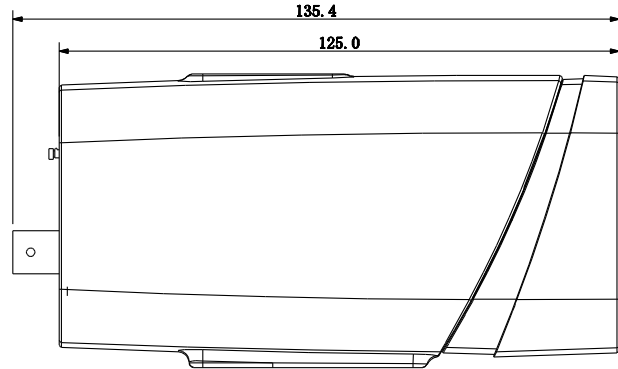

## DH-IPC-HF8231E

<b>Network</b>	
Ethernet	RJ-45 (10/100Base-T)
Wi-Fi	N/A
Protocol	IPv4/IPv6, HTTP, HTTPS, SSL, TCP/IP, UDP, UPnP, ICMP, IGMP, SNMP, RTSP, RTP, SMTP, NTP, DHCP, DNS, PPPOE, DDNS, FTP, IP Filter, QoS, Bonjour
Compatibility	ONVIF, PSIA, CGI
Max. User Access	20 users
Smart Phone	iPhone, iPad, Android, Windows Phone
<b>Auxiliary Interface</b>	
Memory Slot	Micro SD, Max 128GB
Alarm	2/1 channel In/Out
<b>General</b>	
Power Supply	DC12V/AC24V, PoE (802.3af)
Power Consumption	Max 10W (ICR&ABF on, MotorizedLens)
Working Environment	-30°C~ +60°C, Less than 95% RH
Ingress Protection	N/A
Dimensions	71.4mm×65.5mm×135.4mm
Weight	0.58Kg

## Dimensions (mm)