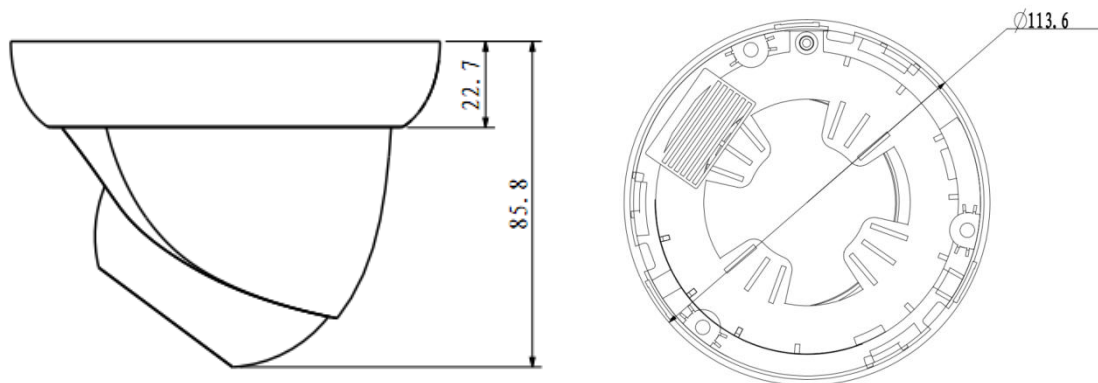

DH-IPC-HDW4200S

Max. User Access	20 users
Smart Phone	iPhone, iPad, Android, Windows Phone
Auxiliary Interface	
Memory Slot	N/A
RS485	N/A
Alarm	N/A
PIR Sensor Range	N/A
General	
Power Supply	DC12V, PoE (802.3af)
Power Consumption	<5W
Working Environment	-20°C~+60°C, Less than 95% RH
Ingress Protection	IP66
Vandal Resistance	N/A
Dimensions	Φ114mm×86mm
Weight	0.4kg

Dimensions (mm)

Dahua Technology Co., Ltd.

1187BinAn Road, Binjiang District, Hangzhou, China

Tel: +86-571-87688883

Fax: +86-571-87688815

Email:overseas@dahuatech.com

www.dahuatech.com

*Design and specifications are subject to change without notice.

© 2013 Dahua Technology Co., Ltd.