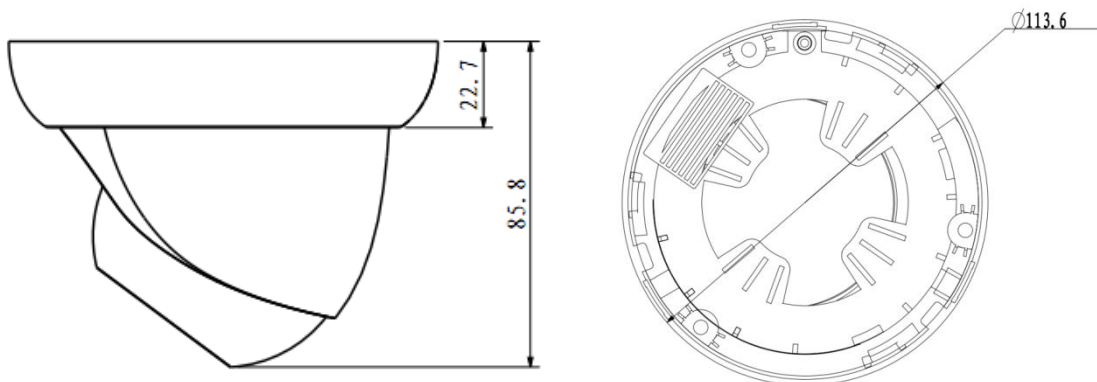

## Technical Specifications

<b>Model</b>	<b>DH-IPC-HDW4200S</b>	
<b>Camera</b>		
Image Sensor	1/2.8" 2Megapixel progressive scan Exmor CMOS	
Effective Pixels	1920(H)x1080(V)	
Scanning System	Progressive	
Electronic Shutter Speed	Auto/Manual, 1/3(4)~1/10000s	
Min. Illumination	0. 1Lux/F1.2 (Color), 0.01Lux/F1.2(B/W);0Lux/F1.2(IR on)	
S/N Ratio	More than 50dB	
Video Output	N/A	
<b>Camera Features</b>		
Max. IR LEDs Length	20m	
Day/Night	Auto(ICR)/Color/B/W	
Backlight Compensation	BLC / HLC / DWDR	
White Balance	Auto/Manual	
Gain Control	Auto/Manual	
Noise Reduction	3D	
Privacy Masking	Up to 4 areas	
<b>Lens</b>		
Focal Length	3.6mm (6mm optional)	
Max Aperture	F1.8(F1.6)	
Focus Control	Manual	
Angle of View	H:88°(53°)	
Lens Type	Fixed lens	
Mount Type	Board-in Type	
<b>Video</b>		
Compression	H.264/ MJPEG	
Resolution	1080P(1920×1080) / 720P(1280×720) / D1(704×576/704×480) / CIF(352×288/352×240)	
Frame Rate	Main Stream	1080P/720P(1 ~ 25/30fps)
	Sub Stream	D1/CIF(1 ~ 25/30fps)
Bit Rate	H.264: 32K ~ 8192Kbps	
<b>Audio</b>		
Compression	N/A	
Interface	N/A	
<b>Network</b>		
Ethernet	RJ-45 (10/100Base-T)	
Wi-Fi	N/A	
Protocol	IPv4/IPv6, HTTP, HTTPS, SSL, TCP/IP, UDP, UPnP, ICMP, IGMP, SNMP, RTSP, RTP, SMTP, NTP, DHCP, DNS, PPPOE, DDNS, FTP, IP Filter, QoS, Bonjour, GB28181	
ONVIF	ONVIF Profile S	
Max. User Access	20 users	

### Dimensions (mm)