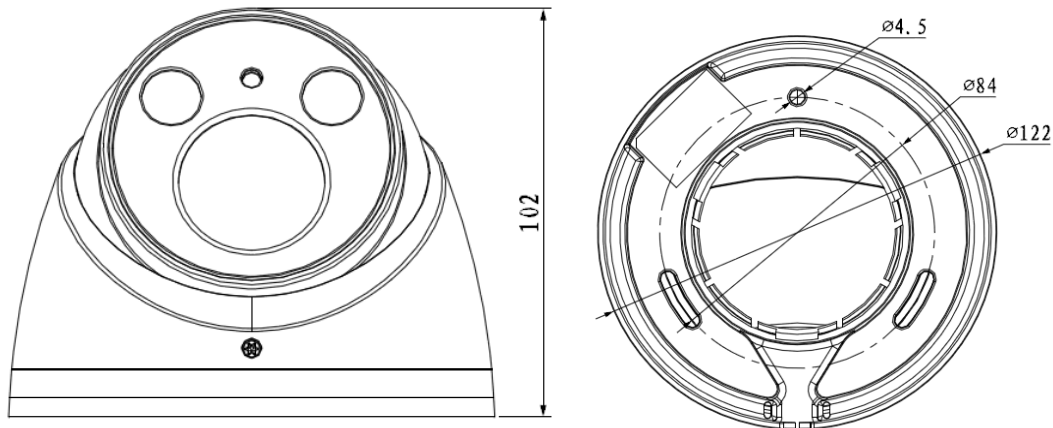

DH-IPC-HDW2320R-Z(S)

Technical Specifications

Model		DH-IPC-HDW2320R-Z(S)
Camera		
Image Sensor	1/3" 3Megapixel progressive scan CMOS	
Effective Pixels	2304(H) × 1296(V)	
Scanning System	Progressive	
Electronic Shutter Speed	Auto/Manual, 1/3(4)~1/100000s	
Min. Illumination	0. 1Lux/F1.4(Color), 0Lux/F1.4(IR on)	
S/N Ratio	More than 50dB	
Video Output	N/A	
Camera Features		
Max. IR LEDs Length	60m	
Day/Night	Auto(ICR)/Color/B/W	
Backlight Compensation	BLC / HLC / DWDR	
White Balance	Auto/Manual	
Gain Control	Auto/Manual	
Noise Reduction	3D	
Privacy Masking	Up to 4 areas	
Lens		
Focal Length	2.7mm~12mm	
Max Aperture	F1.4	
Focus Control	Auto	
Angle of View	H: 85°~27°	
Lens Type	Motorized lens	
Mount Type	Board-in Type	
Video		
Compression	H.264/ H.264H/ H.264B/ MJPEG	
Resolution	3M(2304x1296)/1080P(1920x1080)/720P(1280×720)/D1(704×576/704×480) /CIF(352×288/352×240)	
Frame Rate	Main Stream	3M(1~20fps),1080P/720P(1 ~ 25/30fps)
	Sub Stream	D1/CIF(1 ~ 25/30fps)
Bit Rate	H.264: 16K ~ 10Mbps	
Audio		
Compression	N/A	
Interface	N/A	
Network		
Ethernet	RJ-45 (10/100Base-T)	
Wi-Fi	N/A	
Protocol	IPv4/IPv6, HTTP, HTTPS, SSL, TCP/IP, UDP, UPnP, ICMP, IGMP, SNMP, RTSP, RTP, SMTP, NTP, DHCP, DNS, PPPOE, DDNS, FTP, IP Filter, QoS, Bonjour	
Compatibility	ONVIF,PSIA,CGI	
Max. User Access	20 users	

DH-IPC-HDW2320R-Z(S)

Smart Phone	iPhone, iPad, Android, Windows Phone
Auxiliary Interface	
Memory Slot	Micro SD,Max 128GB(only for -ZS)
RS485	N/A
Alarm	N/A
PIR Sensor Range	N/A
General	
Power Supply	DC12V, PoE (802.3af)
Power Consumption	Max 7.5W
Working Environment	-30°C~+60°C, Less than 95% RH
Ingress Protection	IP67
Vandal Resistance	N/A
Dimensions	Φ122mm x 102mm
Weight	0.55Kg

DH-IPC-HDW2320R-Z(S)

Dimensions (mm)

Accessories (optional)

PFA137	PFB203W	PFA152
		

Dahua Technology Co., Ltd.

1187BinAn Road, Binjiang District, Hangzhou, China

Tel: +86-571-87688883

Fax: +86-571-87688815