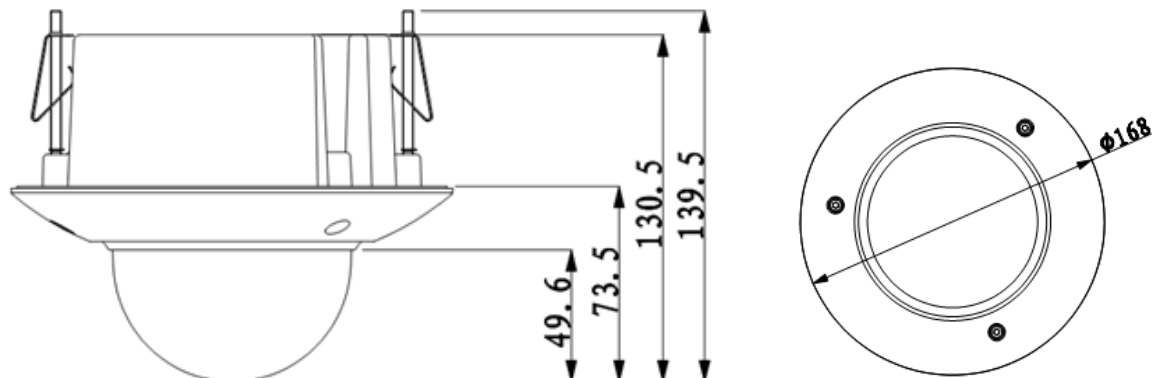

DH-IPC-HDB3101 -DI

ONVIF	ONVIF Profile S
Max. User Access	10 users
Smart Phone	iPhone, iPad, Android, Windows Phone
Auxiliary Interface	
Memory Slot	Micro SD, Max 64GB
RS485	N/A
Alarm	1/1 channel In/Out
PIR Sensor Range	N/A
General	
Power Supply	DC12V/AC24V, PoE(802.3af)
Power Consumption	<3W
Working Environment	-10°C~+60°C, 10%~90%
Ingress Protection	IP66
Vandal Resistance	IK10
Dimensions	Φ146mm x 139.5mm
Weight	1.18Kg

Dimensions (mm)

Dahua Technology Co., Ltd.

1187 BinAn Road, Binjiang District, Hangzhou, China

Tel: +86-571-87688883

Fax: +86-571-87688815

Email: overseas@dahuatech.com

www.dahuatech.com

*Design and specifications are subject to change without notice.

© 2013 Dahua Technology Co., Ltd.