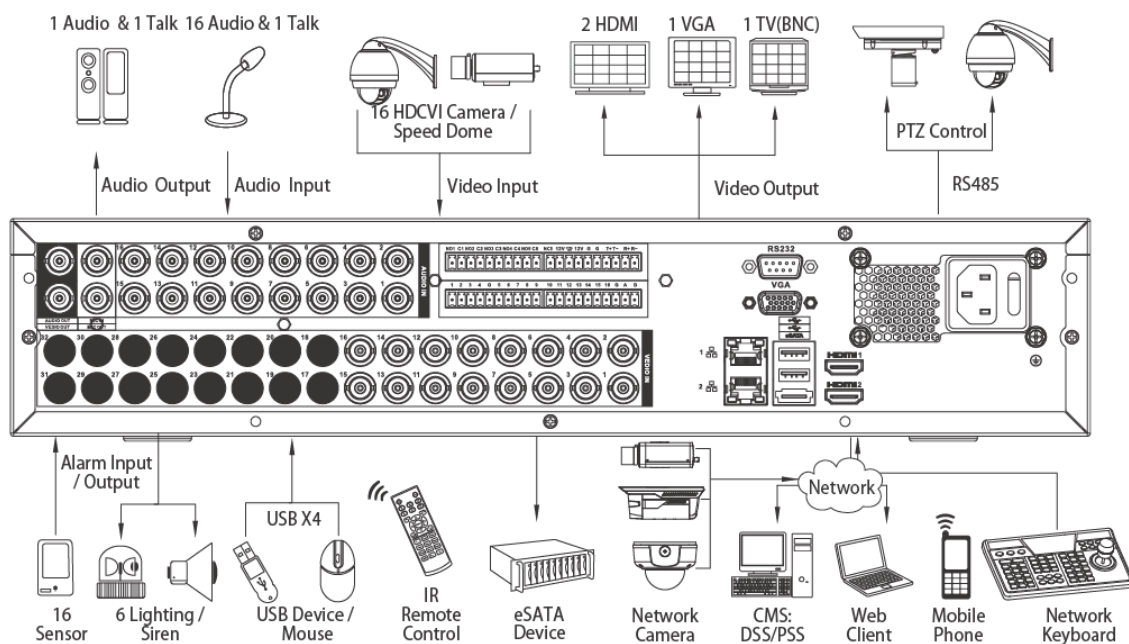

DH-HCVR7804/7808/7816S

Playback Functions	Play, Pause, Stop, Rewind, Fast play, Slow play, Next file, Previous file, Next camera, Previous camera, Full screen, Repeat, Shuffle, Backup selection, Digital zoom
Backup Mode	USB Device/eSATA Device/Internal SATA burner/Network
Network	
Ethernet	2RJ-45 port (10/100M/1000M)
Network Functions	HTTP, IPv4/IPv6, TCP/IP, UPNP, RTSP, UDP, SMTP, NTP, DHCP, DNS, PPPOE, DDNS, FTP, IP Filter, Alarm Server
Max. User Access	128 users
Smart Phone	iPhone, iPad, Android, Windows Phone
Storage	
Internal HDD	8 SATA ports, up to 32TB
External HDD	1 eSATA port, up to 16TB
Auxiliary Interface	
USB	4 ports(2 Rear), USB2.0
RS232	1 port, For PC communication & Keyboard
RS485	1 port RS485 for PTZ control,1 port RS422 for Keyboard
General	
Power Supply	AC 100~240 V, 50/60 Hz
Power Consumption	40W(without HDD)
Working Environment	-10°C~+55°C/10%~90%RH/86~106kpa
Dimension(W×D×H)	2U, 440mm×460mm×89mm
Weight	6.5KG(without HDD)

System Connection

*Takes HCVR7816S as an example