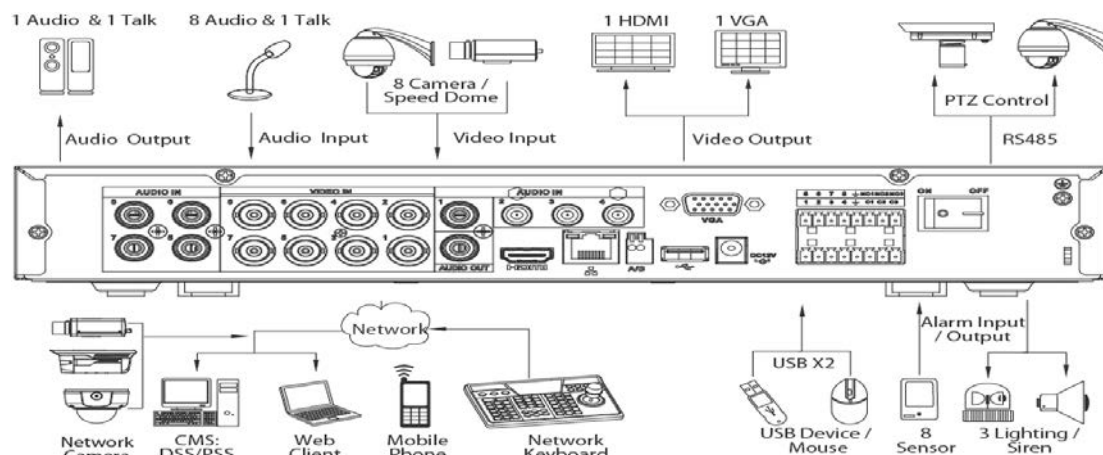

DH-HCVR7104/7108/7116HE-S3

	Digital zoom		
Backup Mode	USB Device/Internal SATA burner/Network		
Network			
Ethernet	RJ-45 port (10/100M)	RJ-45 port (10/100M/1000M)	RJ-45 port (10/100M/1000M)
Network Functions	HTTP, IPv4/IPv6, TCP/IP, UPNP, RTSP, UDP, SMTP, NTP, DHCP, DNS, PPPOE, DDNS, FTP, IP Filter, SNMP, P2P		
Max. User Access	128 users		
Smart Phone	iPhone, iPad, Android, Windows Phone		
Storage			
Internal HDD	1 SATA port, up to 6TB		
Auxiliary Interface			
USB Interface	2 ports(1 Rear), USB2.0	2 ports (1 Rear USB3.0, 1 Front USB2.0)	
RS485	1 port, For PTZ Control		
General			
Power Supply	DC12V/2A		DC12V/3A
Power Consumption	10W(without HDD)		
Working Environment	-10°C ~ +55°C / 10%~90%RH / 86~106kpa		
Dimension(W×D×H)	Mini 1U, 325mm×255mm×55mm		
Weight	1.5KG(without HDD)		

System Connection

*Takes HCVR7018HE-S3 as an example

Dahua Technology Co., Ltd.

1199' BinAn Road, Binjiang District, Hangzhou, China
Tel: +86-571-87688883
Fax: +86-571-87688815
Email: overseas@dahuatech.com
www.dahuatech.com

*Design and specifications are subject to change without notice.