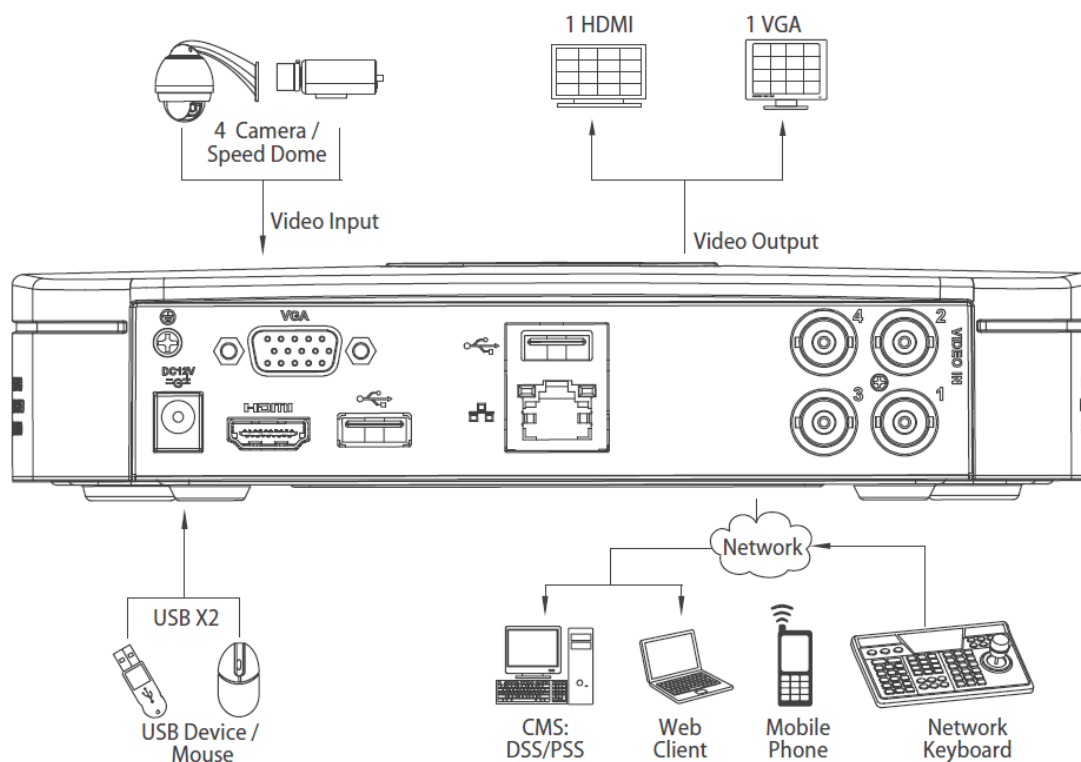

DH-HCVR7104C-V2

Storage	
Internal HDD	1 SATA port, up to 4TB
Auxiliary Interface	
USB Interface	2 ports(2 Rear), USB2.0
General	
Power Supply	DC12V/2A
Power Consumption	10W(without HDD)
Working Environment	-10°C ~ +55°C / 10%~90%RH / 86~106kpa
Dimension(W×D×H)	205mm×205mm×40mm
Weight	0.5KG(without HDD)

System Connection

*Takes HCVR7104C-V2 as an example

Dahua Technology Co., Ltd.

1199' BinAn Road, Binjiang District, Hangzhou, China

Tel: +86-571-87688883

Fax: +86-571-87688815

Email: overseas@dahuatech.com

www.dahuatech.com

*Design and specifications are subject to change without notice.

© 2014 Dahua Technology Co., Ltd.