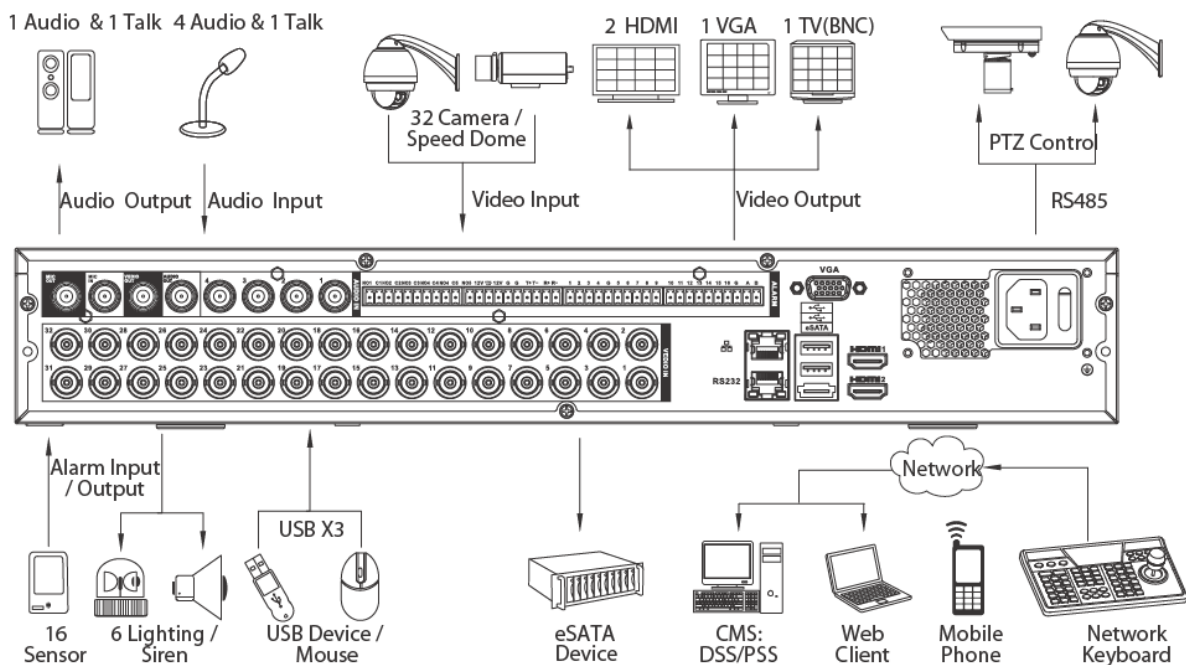

DH-HCVR5424/5432L-S2

Backup Mode	USB Device/eSATA Device/Internal SATA burner/Network
Network	
Ethernet	RJ-45 port (10/100M/1000M)
Network Functions	HTTP, IPv4/IPv6, TCP/IP, UPNP, RTSP, UDP, SMTP, NTP, DHCP, DNS, PPPOE, DDNS, FTP, IP Filter, SNMP, P2P
Max. User Access	128 users
Smart Phone	iPhone, iPad, Android, Windows Phone
Storage	
Internal HDD	4 SATA ports(4 HDDs or 3HDDs+1 CD/DVD-RW), up to 16TB
External HDD	1 eSATA port
Auxiliary Interface	
USB Interface	3 ports (2 Rear), USB2.0
RS232	1 port, For PC communication & Keyboard
RS485	1 port RS485 for PTZ control,1 port RS422 for Keyboard
General	
Power Supply	AC 100~240 V, 50/60 Hz
Power Consumption	40W(Without HDD)
Working Environment	-10°C ~ +55°C/10%~90%RH/86~106kpa
Dimension(W×D×H)	1.5U, 440mm×416mm×68mm
Weight	6KG(without HDD)

System Connection

*Takes HCVR5432L-S2 as an example

Dahua Technology Co., Ltd.

1199' BinAn Road, Binjiang District, Hangzhou, China

Tel: +86-571-87688883

Fax: +86-571-87688815