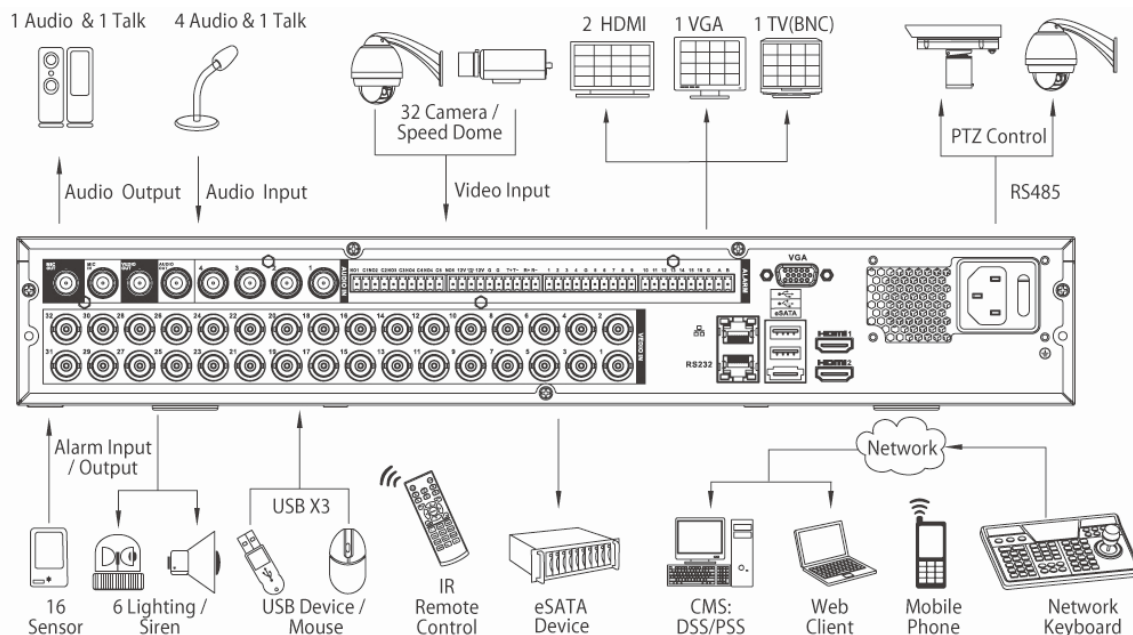

DH-HCVR5424/5432L

Network	
Ethernet	RJ-45 port (10/100M/1000M)
Network Functions	HTTP, IPv4/IPv6, TCP/IP, UPNP, RTSP, UDP, SMTP, NTP, DHCP, DNS, PPPOE, DDNS, FTP, IP Filter, SNMP, P2P
Max. User Access	128 users
Smart Phone	iPhone, iPad, Android, Windows Phone
Storage	
Internal HDD	4 SATA ports(4 HDDs or 3HDDs+1 CD/DVD-RW), up to 16TB
External HDD	1 eSATA port, up to 16TB
Auxiliary Interface	
USB Interface	3 ports (2 Rear), USB2.0
RS232	1 port, For PC communication & Keyboard
RS485	1 port RS485 for PTZ control,1 port RS422 for Keyboard
General	
Power Supply	AC 100~240 V, 50/60 Hz
Power Consumption	40W(Without HDD)
Working Environment	-10°C ~ +55°C/10%~90%RH/86~106kpa
Dimension(W×D×H)	1.5U, 440mm×416mm×68mm
Weight	6KG(without HDD)

System Connection

*Takes HCVR5432L as an example

Dahua Technology Co., Ltd.

1199' BinAn Road, Binjiang District, Hangzhou, China

Tel: +86-571-87688883

Fax: +86-571-87688815

Email: overseas@dahuatech.com

www.dahuatech.com