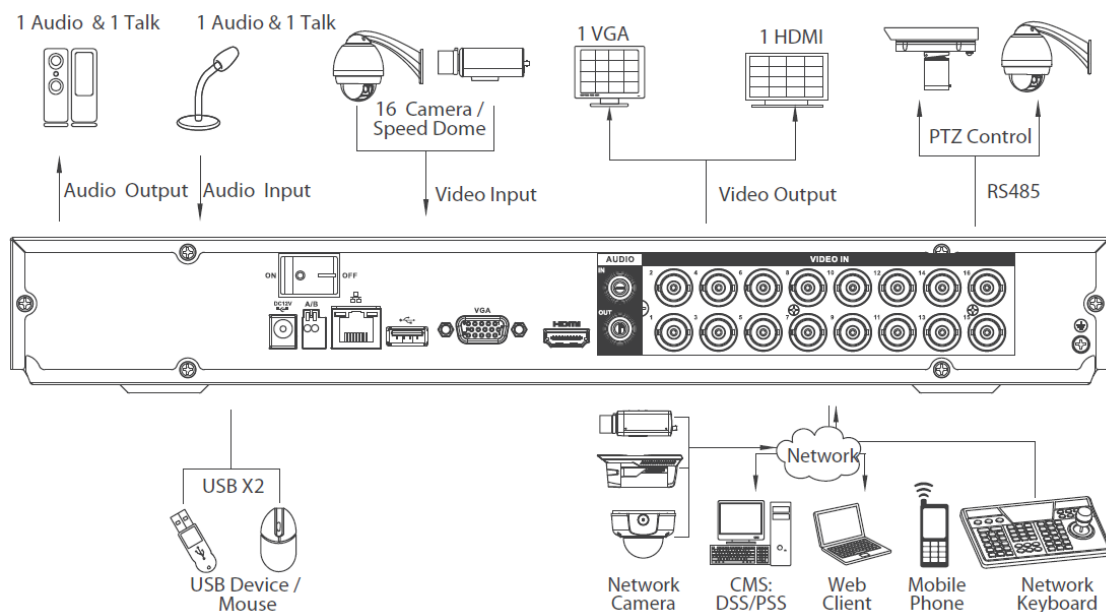

DH-HCVR5216AN-S2

Backup Mode	USB Device/Internal SATA burner/Network
Network	
Ethernet	RJ-45 port (10/100M/1000M)
Network Functions	HTTP, IPv4/IPv6, TCP/IP, UPNP, RTSP, UDP, SMTP, NTP, DHCP, DNS, PPPOE, DDNS, FTP, IP Filter, SNMP, P2P
Max. User Access	128 users
Smart Phone	iPhone, iPad, Android, Windows Phone
Storage	
Internal HDD	2 SATA ports, up to 8TB
Auxiliary Interface	
USB Interface	2 ports(1 Rear), USB2.0
RS485	1 port, For PTZ control
General	
Power Supply	DC12V/4A
Power Consumption	15W(without HDD)
Working Environment	-10°C ~ +55°C / 10%~90%RH / 86~106kpa
Dimension(W×D×H)	1U, 375mm×285mm×55mm
Weight	2.35KG(without HDD)

System Connection

*Takes HCVR5216AN-S2 as an example

Dahua Technology Co., Ltd.

1199' BinAn Road, Binjiang District, Hangzhou, China

Tel: +86-571-87688883

Fax: +86-571-87688815

Email: overseas@dahuatech.com

www.dahuatech.com

*Design and specifications are subject to change without notice.

© 2015 Dahua Technology Co., Ltd.