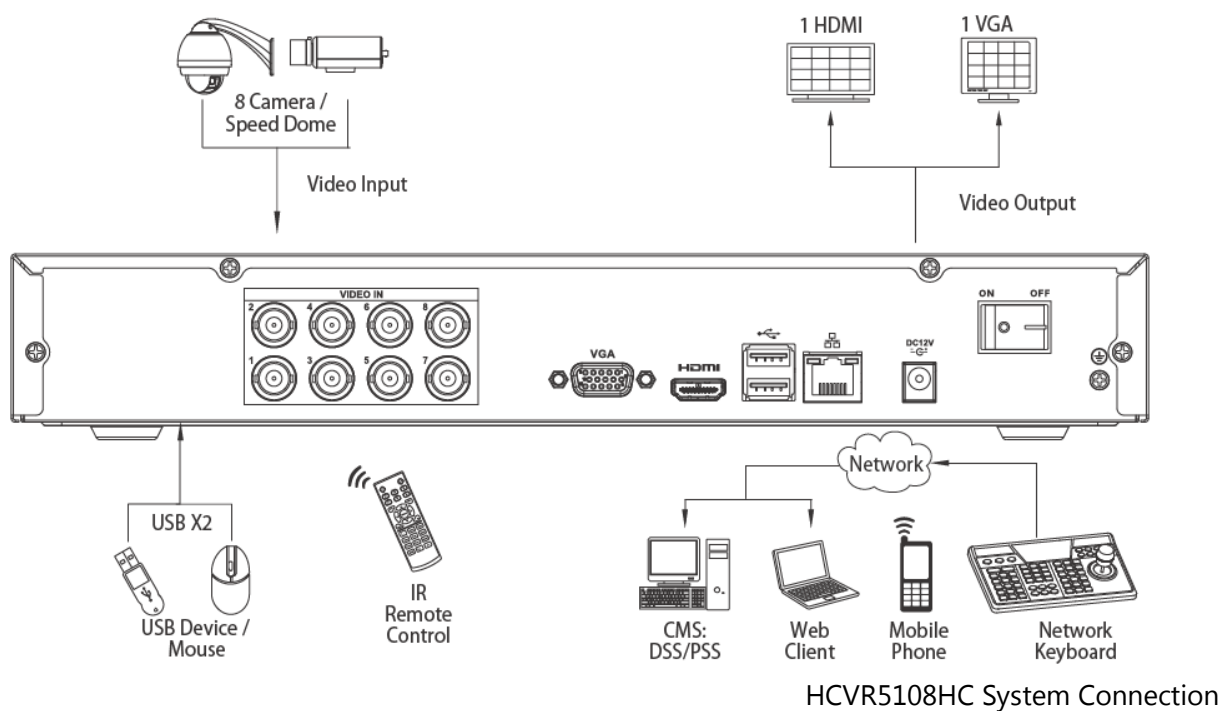

DH-HCVR5104/5108HC

Storage	
Internal HDD	1 SATA port, up to 4TB
Auxiliary Interface	
USB Interface	2 ports(2 Rear), USB2.0
General	
Power Supply	DC12V/2A
Power Consumption	10W(without HDD)
Working Environment	-10 ~ +55°C / 10~90%RH / 86~106kpa
Dimension(W×D×H)	Mini 1U, 325mm×245mm×45mm
Weight	1.5KG(without HDD)

System Connection

Dahua Technology Co., Ltd.

1187 BinAn Road, Binjiang District, Hangzhou, China

Tel: +86-571-87688883

Fax: +86-571-87688815

Email: overseas@dahuatech.com

www.dahuatech.com

*Design and specifications are subject to change without notice.

© 2013 Dahua Technology Co., Ltd.