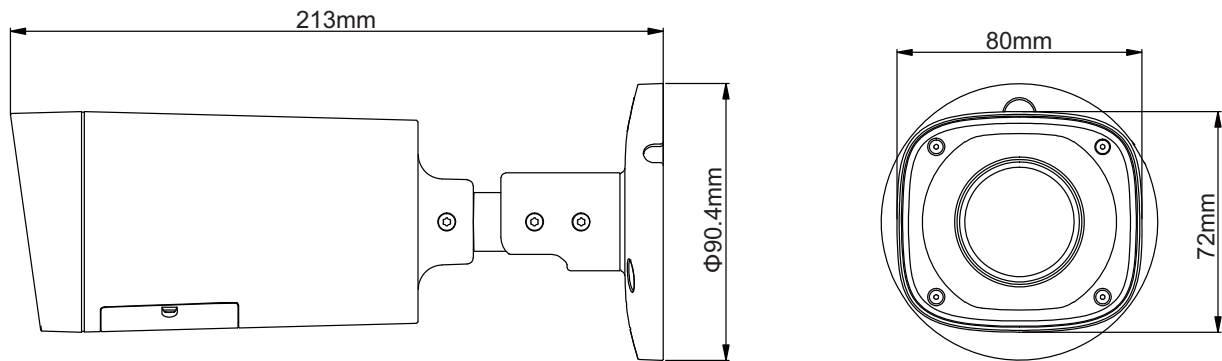

### Features

- 1/2.8" 2.4Megapixel CMOS
- 25/30@1080P, 25/30/50/60fps@720P
- High speed, long distance real-time transmission
- HD and standard definition switchable
- OSD Menu, control over coaxial cable
- Day/Night(ICR), AWB, AGC, BLC, 3D-DNR
- 2.7~12mm vari-focal lens
- Max. IR LEDs length 30m (60m optional), Smart IR
- IP66, DC12V

## Technical Specifications

Model	DH-HAC-HFW2220RP-VF	DH-HAC-HFW2220RN-VF
<b>Camera</b>		
Image Sensor	1/2.8" 2.4Megapixel CMOS	
Effective Pixels	1984(H)×1225(V)	
Electronic Shutter	1/3s~1/100,000s	
Video Frame Rate	25/30/50/60fps@720P; 25/30fps@1080P	
Synchronization	Internal	
Mini. Illumination	0.05Lux@F1.2(AGC ON), 0Lux IR on	
Video Output	1-channel BNC HDCVI high definition video output/ CVBS standard definition video output (Can switch)	
<b>Camera Features</b>		
Max. IR LEDs Length	30m (60m optional), Smart IR	
Day/Night	Auto(ICR) / Color / B/W	
Noise Reduction	2D/3D	
OSD Menu	Support	
<b>Lens</b>		
Focal Length	2.7~12mm	
Angle of View	H: 105.5° ~32.9°	
Lens Type	Manual / Fixed Iris	
Mount Type	Φ14	
<b>General</b>		
Power Supply	DC12V±10%	
Power Consumption	Max 4W(30m IR) / 8.5W(60m IR)	
Working Environment	-30°C~+60°C / Less than 95%RH (no condensation)	
Transmission Distance	Over 300m via 75-3 coaxial cable	
Ingress Protection	IP66	
Dimensions(W×D×H)	213mm×80mm×72mm	
Weight	0.55kg	

## Dimensions (mm)