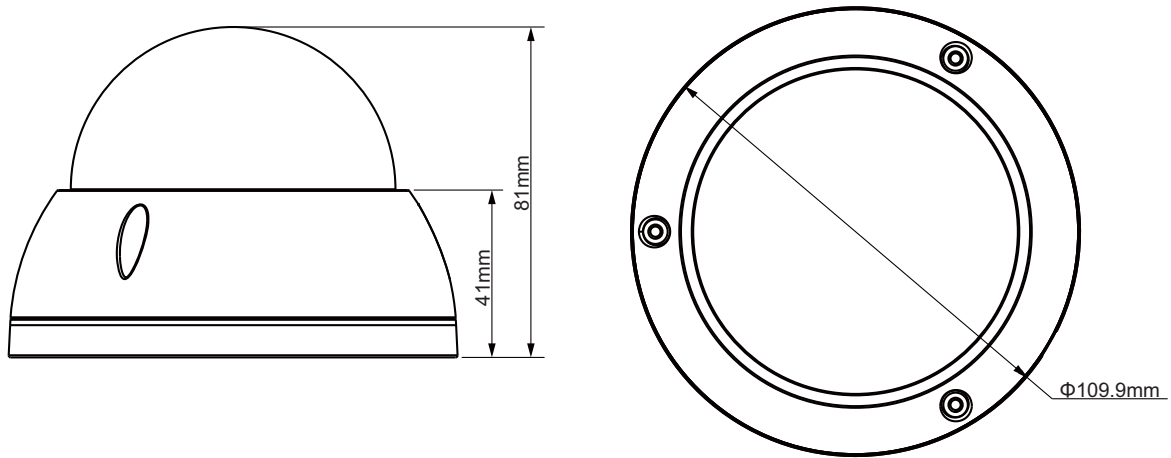

### Features

- 1/2.8" 2.4Megapixel CMOS
- 25/30@1080P, 25/30/50/60fps@720P
- High speed, long distance real-time transmission
- HD and standard definition switchable
- OSD Menu, control over coaxial cable
- Day/Night(ICR), AWB, AGC, BLC, 3D-DNR
- 3.6mm fixed lens (6mm, 8mm optional)
- Max. IR LEDs length 20m, Smart IR
- IP66, IK10, DC12V

## Technical Specifications

Model	DH-HAC-HDBW2220EP	DH-HAC-HDBW2220EN
<b>Camera</b>		
Image Sensor	1/2.8" 2.4Megapixel CMOS	
Effective Pixels	1984(H)×1225(V)	
Electronic Shutter	1/3s~1/100,000s	
Video Frame Rate	25/30/50/60fps@720P; 25/30fps@1080P	
Synchronization	Internal	
Mini. Illumination	0.05Lux@F1.2(AGC ON), 0Lux IR on	
Video Output	1-channel BNC HDCVI high definition video output/ CVBS standard definition video output (Can switch)	
<b>Camera Features</b>		
Max. IR LEDs Length	20m, Smart IR	
Day/Night	Auto(ICR) / Color / B/W	
Noise Reduction	2D/3D	
OSD Menu	Support	
<b>Lens</b>		
Focal Length	3.6mm (6mm, 8mm optional)	
Angle of View	H: 88° (53.4° /39°)	
Mount Type	M12	
<b>General</b>		
Power Supply	DC12V±10%	
Power Consumption	Max 3.5W	
Working Environment	-30°C~+60°C / Less than 95%RH (no condensation)	
Transmission Distance	Over 300m via 75-3 coaxial cable	
Ingress Protection	IP66 & IK10	
Dimensions(W×D×H)	Φ109.9mm×81.0mm	
Weight	0.3kg	

## Dimensions (mm)