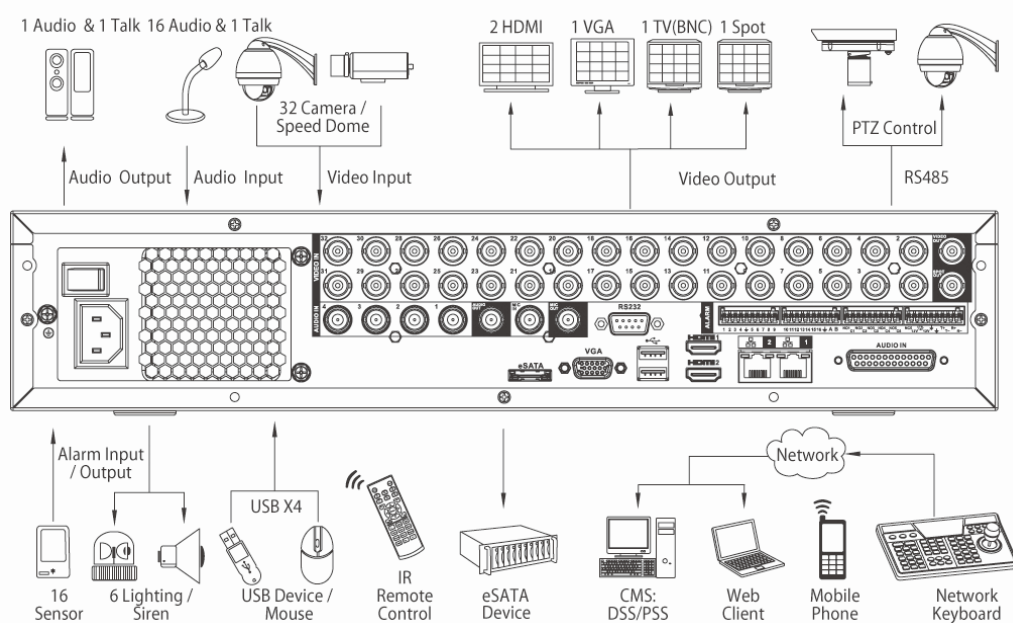

DH-DVR7824/7832S

Playback Functions	Play, Pause, Stop, Rewind, Fast play, Slow play, Next file, Previous file, Next camera, Previous camera, Full screen, Repeat, Shuffle, Backup selection, Digital zoom
Backup Mode	USB Device/Network/Internal SATA burner/eSATA Device
Network	
Ethernet	2RJ-45 port (10/100/1000M)
Network Functions	HTTP, IPv4/IPv6, TCP/IP, UPNP, RTSP, UDP, SMTP, NTP, DHCP, DNS, PPPOE, DDNS, FTP, IP Filter, Alarm Server
Max. User Access	128 users
Smart Phone	iPhone, iPad, Android, Windows Phone
Storage	
Internal HDD	8 SATA ports, up to 32TB
External HDD	1 eSATA port, up to 16TB
Auxiliary Interface	
USB Interface	4 ports(2 Rear), USB2.0
RS232	1 port, For PC communication & Keyboard
RS485	1 port, For PTZ control
General	
Power Supply	AC100~240V,50/60Hz
Power Consumption	40W(without HDD)
Working Environment	-10°C ~+55°C/10~90%RH/86~106kpa
Dimension(W×D×H)	2U, 440mm×460mm×89mm
Weight	6.5KG(without HDD)

System Connection

*Takes 7832S as an example