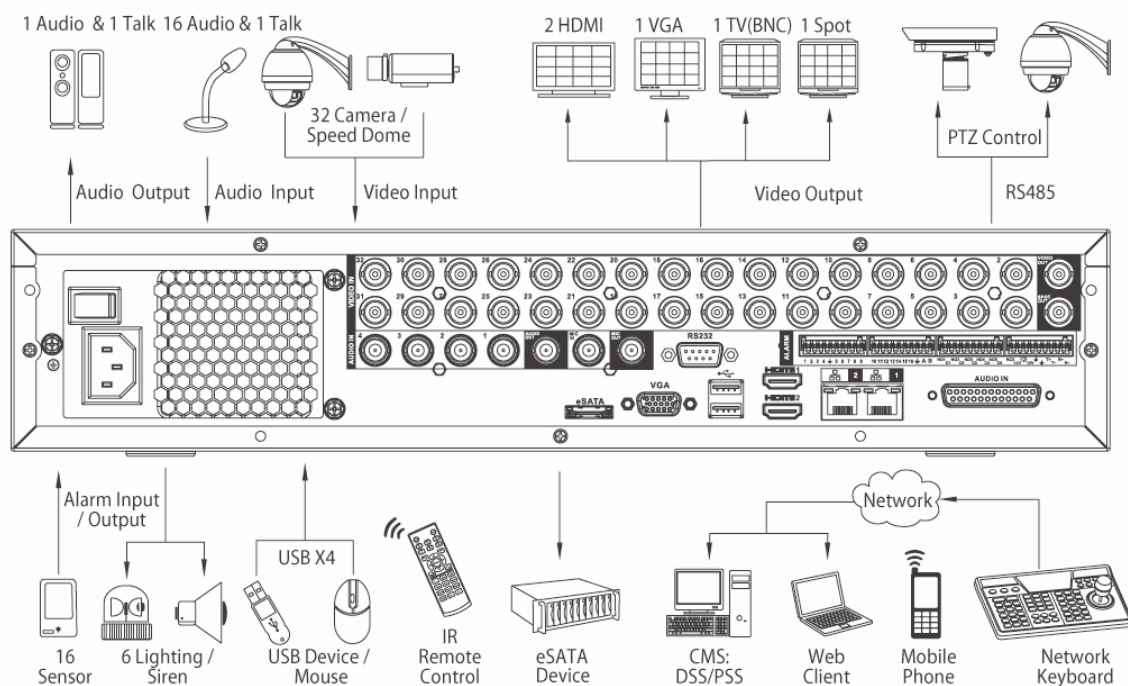

DH-DVR7824/7832S

Playback Functions	Play, Pause, Stop, Rewind, Fast play, Slow play, Next file, Previous file, Next camera, Previous camera, Full screen, Repeat, Shuffle, Backup selection, Digital zoom
Backup Mode	USB Device/Network/Internal SATA burner/eSATA Device
Network	
Ethernet	2RJ-45 port (10/100/1000M)
Network Functions	HTTP, IPv4/IPv6, TCP/IP, UPNP, RTSP, UDP, SMTP, NTP, DHCP, DNS, PPPOE, DDNS, FTP, IP Filter, Alarm Server
Max. User Access	128 users
Smart Phone	iPhone, iPad, Android, Windows Phone
Storage	
Internal HDD	8 SATA ports, up to 32TB
External HDD	1 eSATA port, up to 16TB
Auxiliary Interface	
USB Interface	4 ports(2 Rear), USB2.0
RS232	1 port, For PC communication & Keyboard
RS485	1 port, For PTZ control
General	
Power Supply	AC100~240V,50/60Hz
Power Consumption	40W(without HDD)
Working Environment	-10 ~ +55°C / 10~90%RH / 86~106kpa
Dimension(W×D×H)	2U, 440mm×460mm×89mm
Weight	6.5KG(without HDD)

System Connection