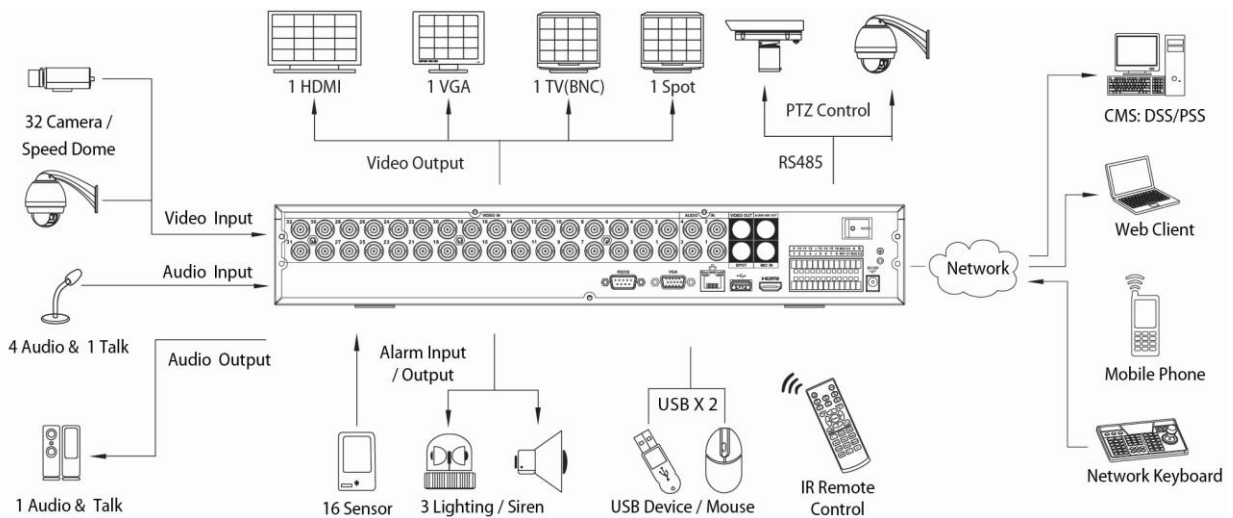

DH-DVR3224/3232L

Playback Functions	Play, Pause, Stop, Rewind, Fast play, Slow play, Next file, Previous file, Next camera, Previous camera, Full screen, Repeat, Shuffle, Backup selection, Digital zoom
Backup Mode	USB Device / Network / Internal SATA burner
Network	
Ethernet	RJ-45 port (10/100M)
Network Functions	HTTP, IPv4/IPv6, TCP/IP, UPNP, RTSP, UDP, SMTP, NTP, DHCP, DNS, PPPOE, DDNS, FTP, IP Filter, Alarm Server
Max. User Access	20 users
Smart Phone	iPhone, iPad, Android, Windows Phone
Storage	
Internal HDD	2 SATA ports (2HDDs or 1HDDs+1CD/DVD-RW), up to 8TB
Auxiliary Interface	
USB Interface	2 ports (1 Rear), USB2.0
RS232	1 port, For PC communication & Keyboard
RS485	1 port, For PTZ control
General	
Power Supply	DC12V/ 5A
Power Consumption	25W(without HDD)
Working Environment	-10 ~ +55°C / 10~90%RH / 86~106kpa
Dimension(W×D×H)	1.5U, 325mm×240mm×45mm
Weight	5.0KG(without HDD)

System Connection

Here takes 3232L as an example