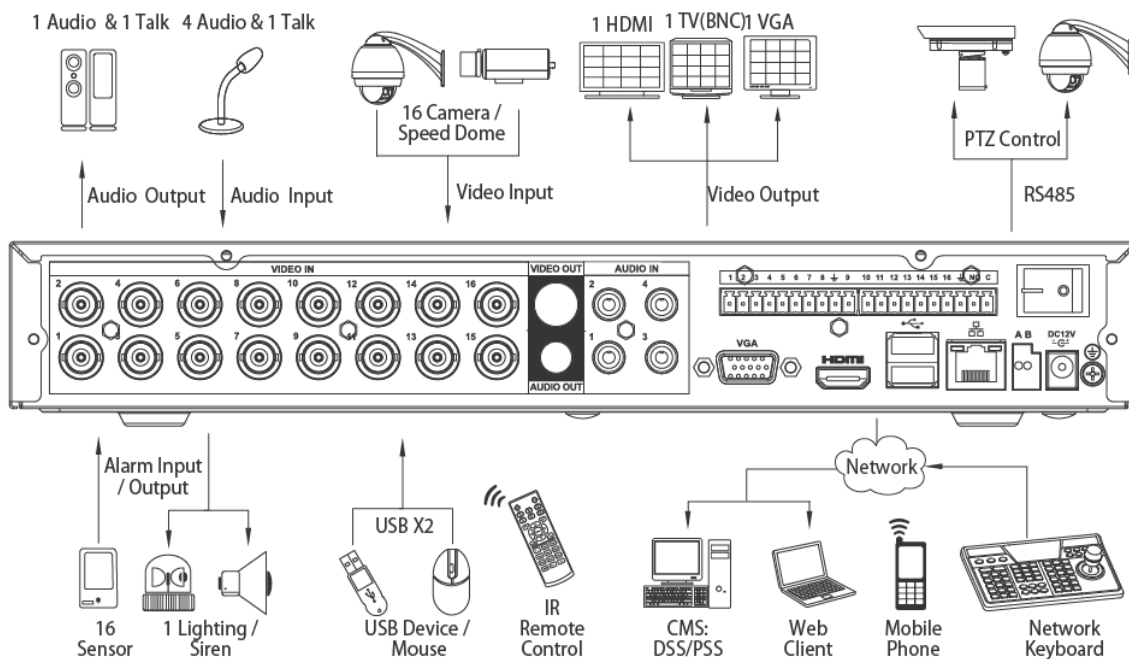

DH-DVR2104/2108/2116HE

Network	
Ethernet	RJ-45 port (10/100M)
Network Functions	HTTP, IPv4/IPv6, TCP/IP, UPNP, RTSP, UDP, SMTP, NTP, DHCP, DNS, PPPOE, DDNS, FTP, IP Filter, SNMP, P2P
Max. User Access	128 users
Smart Phone	iPhone, iPad, Android, Windows Phone
Storage	
Internal HDD	1 SATA port, up to 4TB
Auxiliary Interface	
USB Interface	2 ports (1 Rear), USB2.0
RS485	PTZ control
General	
Power Supply	DC12V/2A
Power Consumption	10W(without HDD)
Working Environment	-10°C ~ +55°C / 10%~90%RH / 86~106kpa
Dimension(W×D×H)	Mini 1U, 325mm×245mm×45mm
Weight	1.5KG(without HDD)

System Connection

*Takes DVR2116HE as an example

Dahua Technology Co., Ltd.

1199' BinAn Road, Binjiang District, Hangzhou, China

Tel: +86-571-87688883

Fax: +86-571-87688815

Email: overseas@dahuatech.com

www.dahuatech.com

*Design and specifications are subject to change without notice.

© 2014 Dahua Technology Co., Ltd.