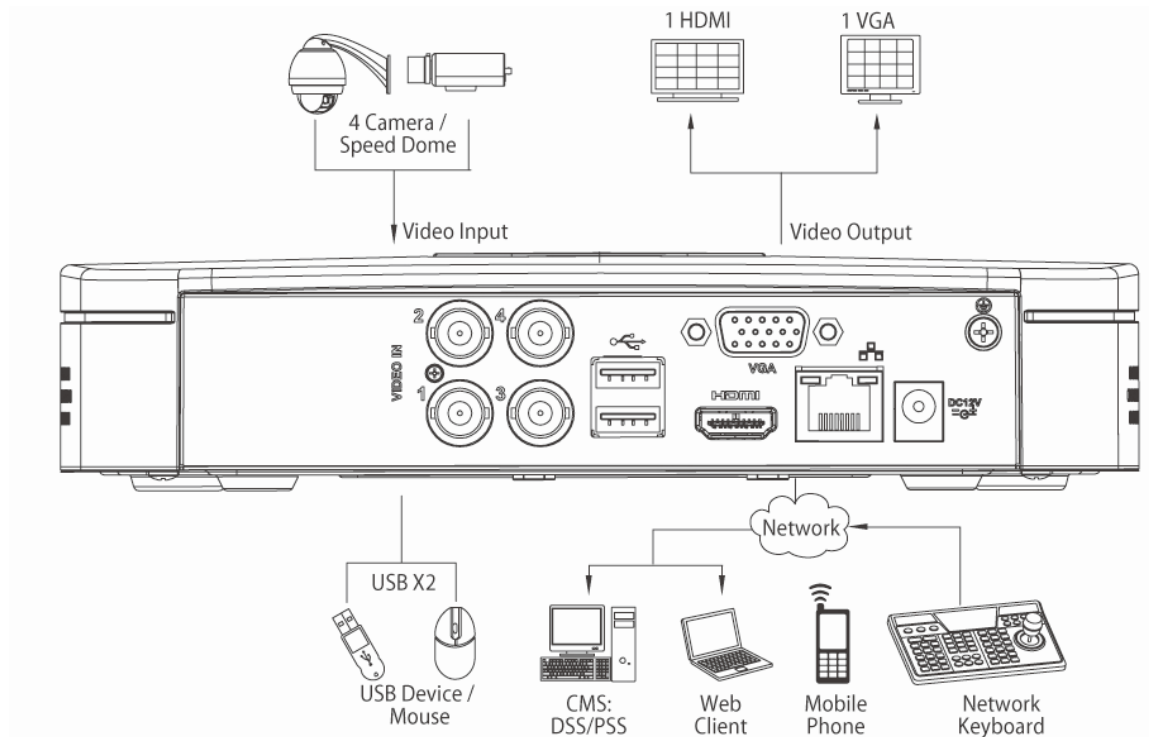

DH-DVR2104C-H

General	
Power Supply	DC12V/2A
Power Consumption	10W(without HDD)
Working Environment	-10 ~ +55°C / 10~90%RH / 86~106kpa
Dimension(W×D×H)	205mm×205mm
Weight	0.5KG(without HDD)

System Connection

Takes DVR2104C-H as an example

Dahua Technology Co., Ltd.

1187 BinAn Road, Binjiang District, Hangzhou, China

Tel: +86-571-87688883

Fax: +86-571-87688815

Email: overseas@dahuatech.com

www.dahuatech.com

*Design and specifications are subject to change without notice.

© 2013 Dahua Technology Co., Ltd.