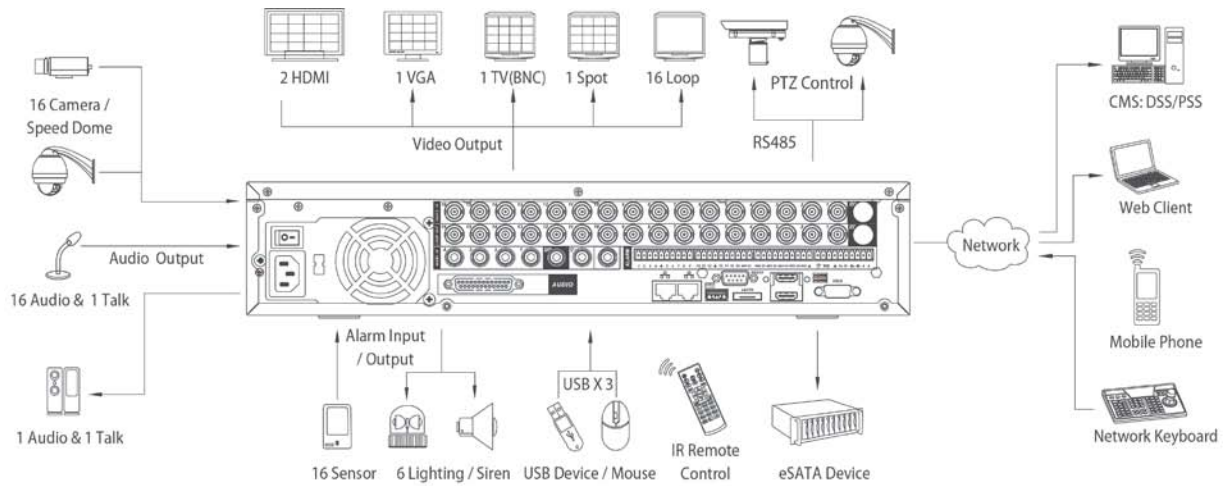

DH-DVR0404/0804/1604HF-SR

Dimensions

Dahua Technology Co., Ltd.

1187 BinAn Road, Binjiang District, Hangzhou, China

Tel: +86-571-87688883

Fax: +86-571-87688815

Email: overseas@dahuatech.com

www.dahuatech.com

*Design and specifications are subject to change without notice.

© 2012 Dahua Technology Co., Ltd.