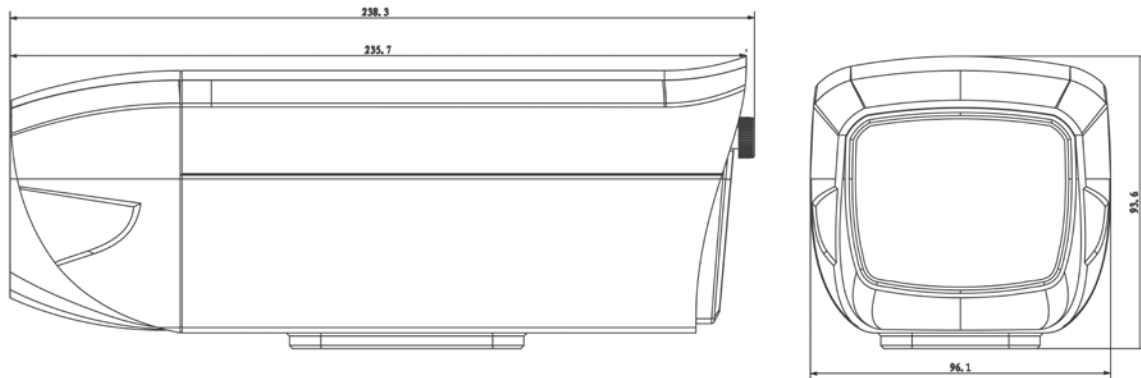

## Technical Specifications

Model	DH-CA-F581DP-A	DH-CA-F581DN-A
<b>Camera</b>		
Image Sensor	1/3" Super HAD CCD II	
Effective Pixels	976(H) x 582(V), 570K pixels	976(H) x 494(V), 480K pixels
Horizontal Resolution	Color: 700TVL, B/W: 750TVL	
Electronic Shutter	1/50s~1/100,000s, 10s~1/100,000s@Slow shutter, 512x	1/60s~1/100,000, 8s~1/100,000s@Slow shutter, 512x
Synchronization	Internal / External	
Min. Illumination	Color: 0.001Lux@F1.2, 0.0001Lux@F1.2(Slow shutter, 512x)	
	B/W: 0.0001Lux@F1.2, 0.00001Lux@F1.2(Slow shutter, 512x)	
S/N Ratio	>60dB	
Video Output	1Vp-p Composite Output (75Ω/BNC)	
<b>Camera Features</b>		
OSD	English, Chinese	
Day/Night	Auto (ICR) / Color / B/W	
Backlight Compensation	BLC / HLC / WDR (75dB)	
White Balance	Auto Trace WB1 / Auto Trace WB2 / Manual / Auto	
Gain Control	Auto / Manual	
Noise Reduction	2D / 3D	
Privacy Masking	Up to 4 areas	
Digital Zoom	Magnitude / Horizontal / Vertical	
Picture Adjustment	Mirror / Contrast / Sharpness / Hue / Gain/ Slow Shutter	
<b>Lens</b>		
Focal Length	2.7~9mm	
Focus Control	Manual	
Lens Type	Manual / Auto iris	
Mount Type	C / CS	
<b>Auxiliary Interface</b>		
RS485	1 Port	
<b>General</b>		
Power Supply	AC24V±10% / DC12V±10%	
Power Consumption	Max 6W	
Working Environment	-30°C~+60°C / 20%~80%RH	
Dimensions(W×D×H)	96.1mm × 238.3mm × 93.6mm	
Weight	500g	

### Dimensions (mm)

---