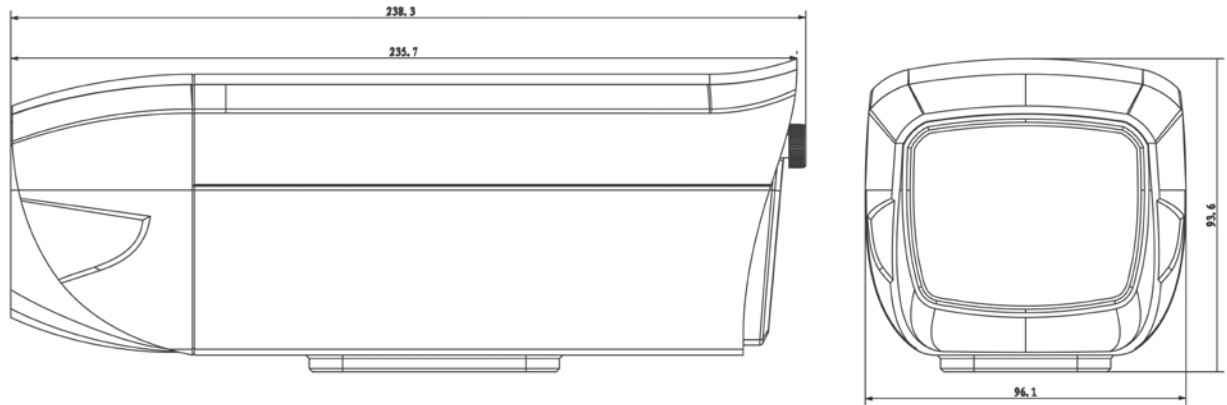

DH-CA-F481D

Dimensions (mm)

Dahua Technology Co., Ltd.

1187 BinAn Road, Binjiang District, Hangzhou, China

Tel: +86-571-87688883

Fax: +86-571-87688815

Email: overseas@dahuatech.com

www.dahuatech.com

*Design and specifications are subject to change without notice.

© 2012 Dahua Technology Co., Ltd.