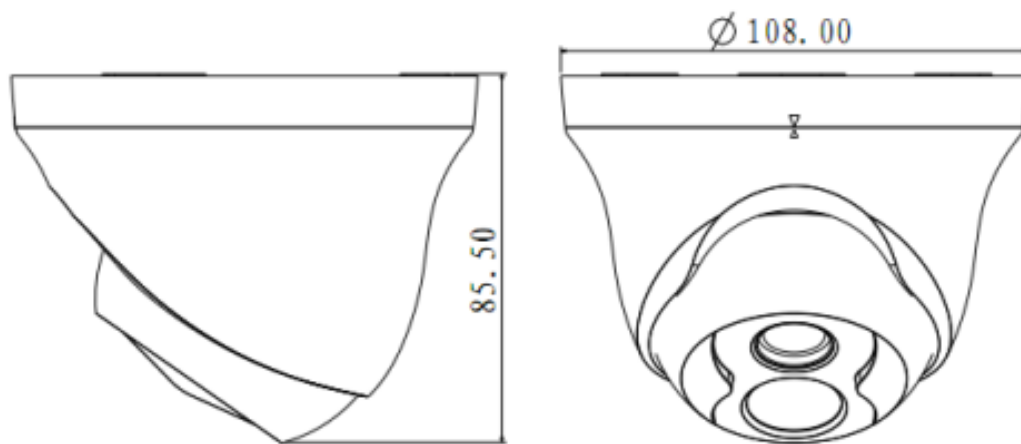

DH-CA-DW191H-IN

Dimensions (mm)