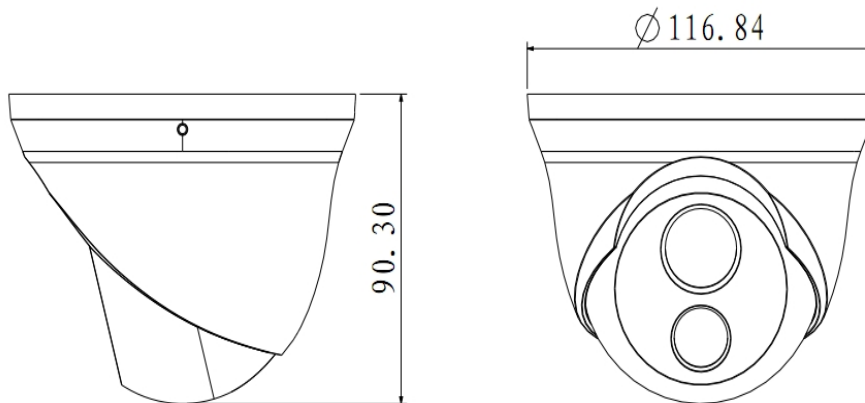

DH-CA-DW181M

Dimensions (mm)

Accessories (optional)

PFA130	PFA151	PFA152	PFB200W	PFA122

Dahua Technology Co., Ltd.

1187 BinAn Road, Binjiang District, Hangzhou, China

Tel: +86-571-87688883

Fax: +86-571-87688815

Email: overseas@dahuatech.com

www.dahuasecurity.com

*Design and specifications are subject to change without notice.

© 2013 Dahua Technology