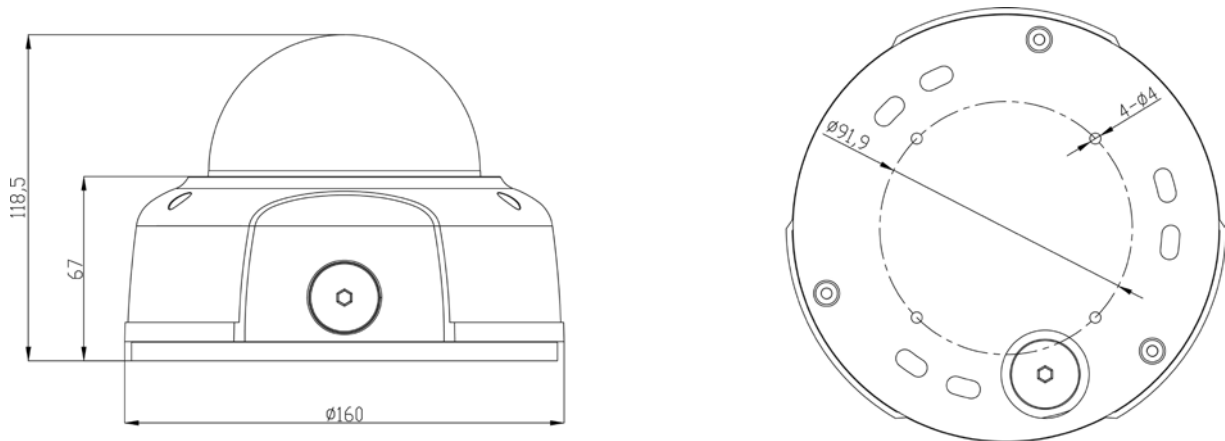

DH-CA-FW581-C

Dimensions (mm)

Dahua Technology Co., Ltd.

1187 BinAn Road, Binjiang District, Hangzhou, China

Tel: +86-571-87688883

Fax: +86-571-87688815

Email: overseas@dahuatech.com

www.dahuatech.com

*Design and specifications are subject to change without notice.

© 2012 Dahua Technology Co., Ltd.