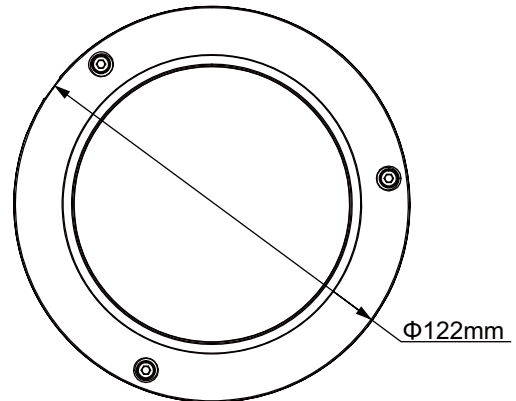

DH-CA-DBW181R-VF

Dimensions (mm)

Accessories (optional)

PFA123	PFA151	PFA152	PFB200W

Dahua Technology Co., Ltd.

1199 BinAn Road, Binjiang District, Hangzhou, China

Tel: +86-571-87688883

Fax: +86-571-87688815

Email: overseas@dahuatech.com

www.dahuasecurity.com

*Design and specifications are subject to change without notice.

© 2014 Dahua Technology