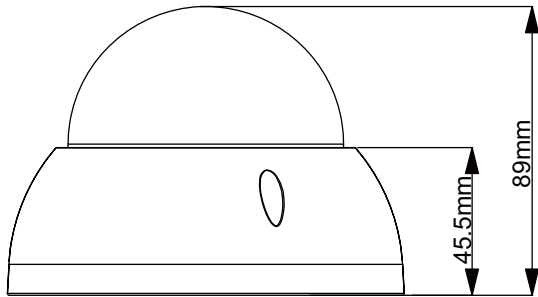

DH-CA-DBW181R-VF

Dimensions (mm)

Accessories (optional)

PFA123	PFA151	PFA152	PFB200W

Dahua Technology Co., Ltd.

1199 BinAn Road, Binjiang District, Hangzhou, China

Tel: +86-571-87688883

Fax: +86-571-87688815

Email: overseas@dahuatech.com

www.dahuasecurity.com

*Design and specifications are subject to change without notice.

© 2014 Dahua Technology