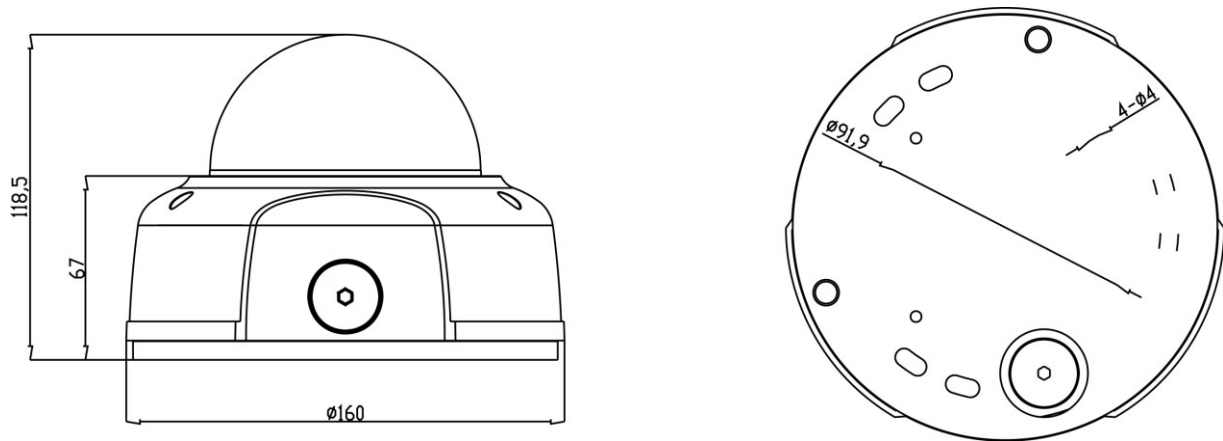

DH-CA-DB480B

Dimensions (mm)