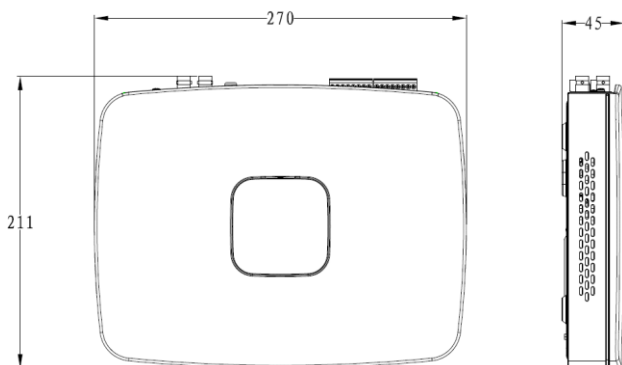

### Dimension

## ARC5408B-(C)W

---

Working Environment	-10°C~+55°C
Overall dimensions\weight	270L*205W*40H mm/<2kg
Installation	Wall mounting