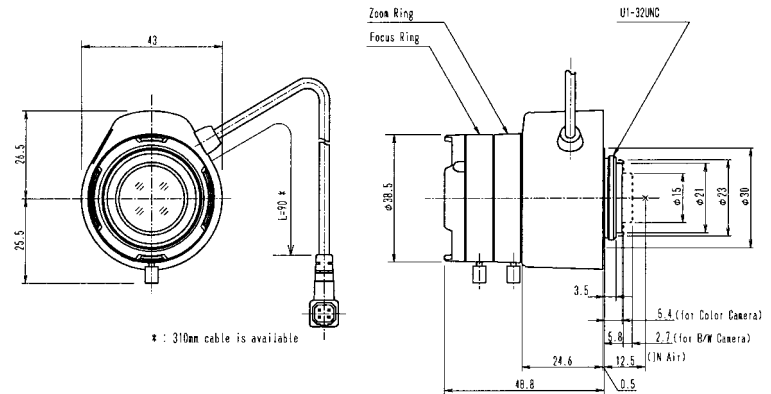

# Aspherical Varifocal Range

Improved low light performance lenses suitable for every application.

**Model Number** T10Z0513FCS

Format 1/3"  
 Mount CS Mount  
 Iris Auto Iris  
 Focal Length 5 - 50mm  
 Aperture F1.3 - 360  
 Angle of View 51.8° - 5.6°  
 Dimensions Ø41.7 x 57.5 x 57.7mm

**Model Number** TG3Z3510FCS

Format 1/3"  
 Mount CS Mount  
 Iris Auto Iris  
 Focal Length 3.5 - 10mm  
 Aperture F1.0 - 360  
 Angle of View 81.6° - 27.2°  
 Dimensions Ø38.5 x 48 x 49.1mm

**Model Number** TG2Z2710FCS

Format 1/3"  
 Mount CS Mount  
 Iris Auto Iris  
 Focal Length 2.7 - 8mm  
 Aperture F1.0 - 360  
 Angle of View 100.0° - 36.2°  
 Dimensions Ø38.5 x 48 x 49.1mm