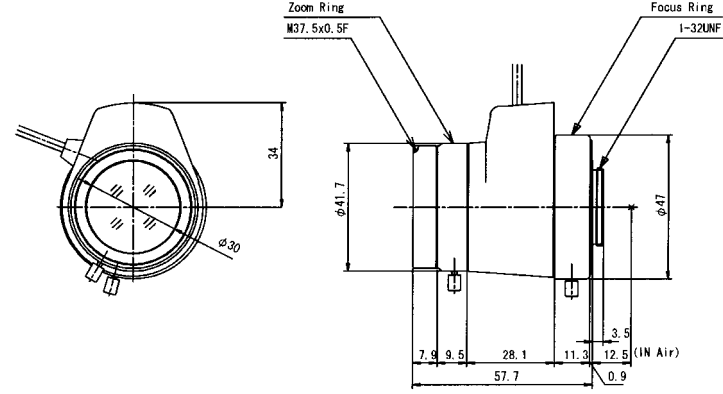

# Aspherical Varifocal Range

Improved low light performance lenses suitable for every application.

**Model Number** T10Z0513FCS

Format 1/3"  
 Mount CS Mount  
 Iris Auto Iris  
 Focal Length 5 - 50mm  
 Aperture F1.3 - 360  
 Angle of View 51.8° - 5.6°  
 Dimensions Ø41.7 x 57.5 x 57.7mm

**Model Number** TG3Z3510FCS

Format 1/3"  
 Mount CS Mount  
 Iris Auto Iris  
 Focal Length 3.5 - 10mm  
 Aperture F1.0 - 360  
 Angle of View 81.6° - 27.2°  
 Dimensions Ø38.5 x 48 x 49.1mm

**Model Number** TG2Z2710FCS

Format 1/3"  
 Mount CS Mount  
 Iris Auto Iris  
 Focal Length 2.7 - 8mm  
 Aperture F1.0 - 360  
 Angle of View 100.0° - 36.2°  
 Dimensions Ø38.5 x 48 x 49.1mm