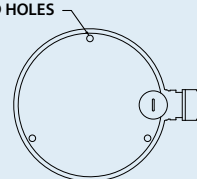

OPTIONAL

Accessories	Wall mount bracket
--------------------	--------------------

Dimensions

3-1/4"-20 THREAD HOLES
DEEP 6mm MAX.

* Specifications are subject to change without prior notice.

* For complete product information, please contact a Compro Authorized Security Professional near you or write to security@comprousa.com.