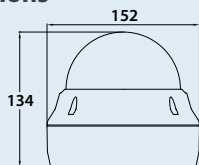

REMOTE SURVEILLANCE

Mobile Surveillance	M-JPEG, 3GPP over Android, BlackBerry, iPhone, Windows Mobile (features vary)
Web Surveillance	16-CH WebVUer over Internet Explorer, Chrome, Firefox, Safari (features vary)
Advanced Surveillance	ComproView® 32-CH surveillance system

GENERAL

Unit Configuration	Rebooting, factory default, date/time synchronization, user profile management, firmware upgrade, OSD, multilingual UI
User Authentication	ID, password
Firmware	HTTP mode
OSD	Text or image overlay, 4 locations
Language	Chinese Traditional, Chinese Simplified, German, Spanish, English, Japanese, Portuguese, Russian, Turkish, Ukrainian, Bulgarian
Regulatory	CE, FCC
Analog Video Output	Yes, BNC output (only for live viewing)

MECHANICAL

Weather Resistance	IP66
Dimensions	Ø 160 x 135 mm
Weight (Net)	1140 g (2.52 lb.)

ELECTRICAL

Input Voltage	DC 12V, or PoE (Power-over-Ethernet)
PoE	IEEE 802.3af Class 3

ENVIRONMENTAL

Operating Temperature	-20~50 °C / -4~122°F (with built-in heater)
Humidity	20~80% RH non-condensing

BROWSING REQUIREMENT

OS	Microsoft Windows XP SP3, Vista SP1, 7 (x86/x64)
Processor	Intel 2.8 GHz, 2GB RAM
Web Browser	Microsoft Internet Explorer 8.0 or above, non-IE browsers require 3rd-party VLC plugin

OPTIONAL

Accessories	Wall mount bracket

Dimensions