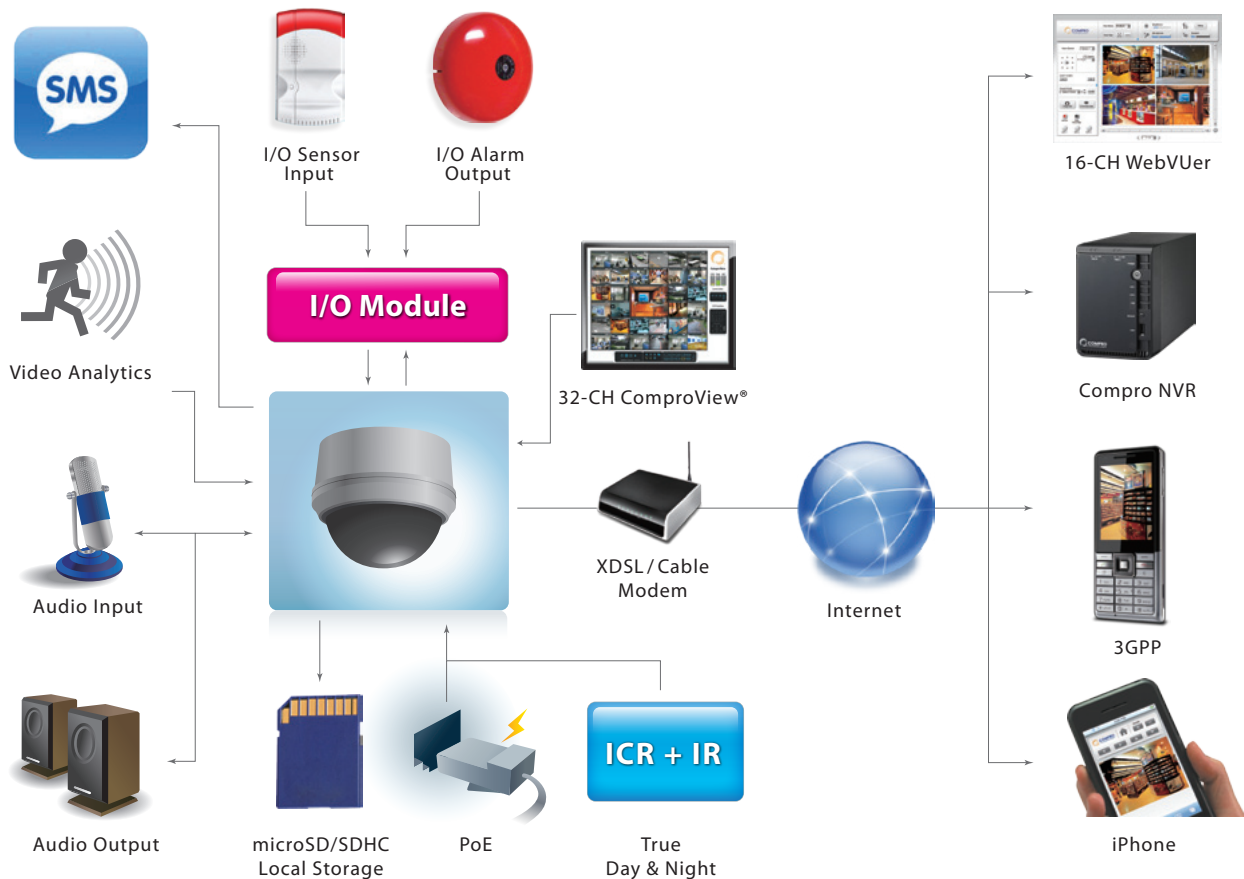

Application Diagram