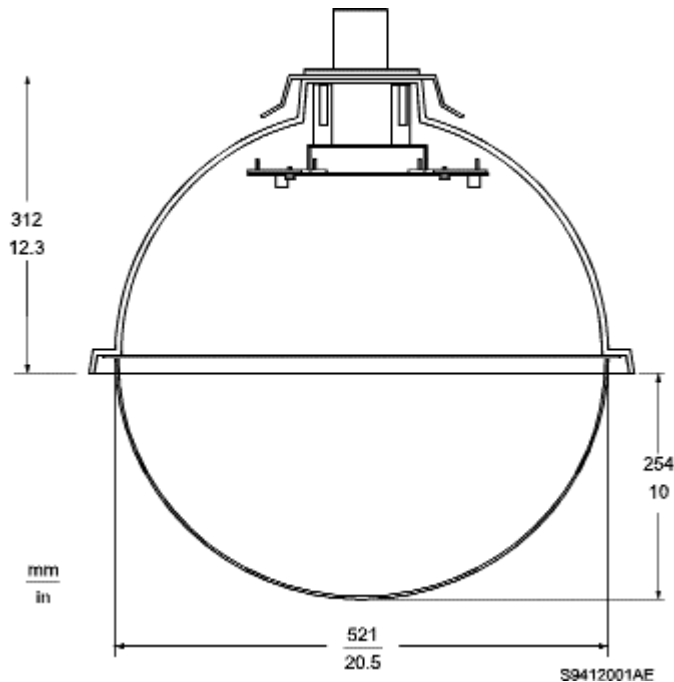

Suggested Applications

Camera Models¹

TC360 Series
TC380 Series
TC390 Series
TC350 Series
TC370 Series
TC551, TC554X
TC552, TC552X
TC590 Series
TC651, TC652T, TC654X
TC652, TC652X, TC655, TC655X
TC952 Series
TC972 Series

Suggested Lenses

Fixed, TC9948A, TC1848B²
Fixed, TC9948A, TC1848B²
Fixed, TC9938, TC9948A, TC1848B², TC9958², TC9970A, TC1840D2²
Fixed, TC9948A, TC1848B², TC9970A, TC1870P, TC1840D2²
Fixed, TC9938, TC9948A, TC1848B², TC9958², TC9970A, TC1840D2²
Fixed, TC9938, TC9948A, TC1848B², TC9958², TC9970A, TC1840D2²
Fixed, TC9938, TC9948A, TC1848B², TC9958², TC9970A, TC1840D2²
Fixed, TC9948A, TC1848B², TC9970A, TC1870P, TC1840D2²
Fixed, TC9948A, TC1848B², TC9970A, TC1870P, TC1840D2²
Fixed
Fixed

1. Applies to all versions within this model number.
2. Also applies to models with pre-position option denoted by a suffix "P".

Dimensional Outline

PHILIPS

Let's make things better