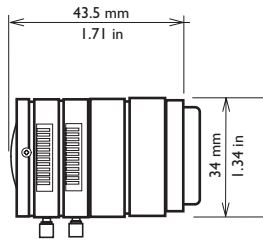

Features - LTC 32xx Series

Dimensions LTC 3261/30