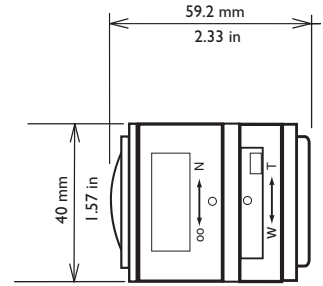

Dimensions LTC 3364/40