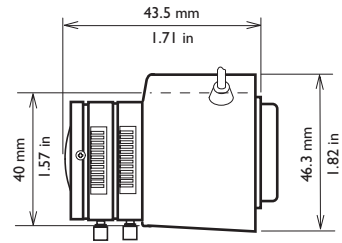

Dimensions LTC 3264/30