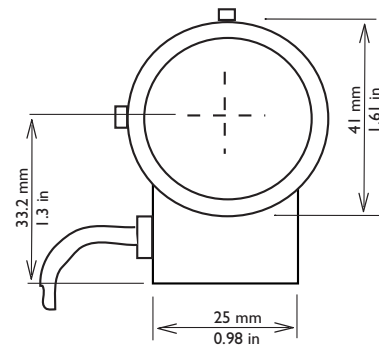

Passive-iris 4-pin

- Pin 1: Damping coil -
- Pin 2: Damping coil +
- Pin 3: Driving coil + (open)
- Pin 4: Driving coil -

Dimensions LTC 3374/20