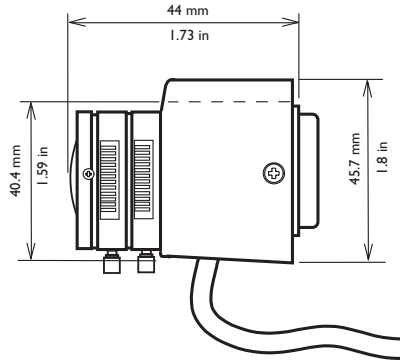

## Features - LTC 33xx Series 1/3" Varifocal lenses

	LTC 3361/40	LTC 3364/40	LTC 3371/20	LTC 3374/20
Image format	1/3"	1/3"	1/3"	1/3"
Focal length	2.8 - 12	2.8 - 12	5 - 50 mm	5 - 50 mm
Iris range	F1.4 - close	F1.4 - 360	F1.4 - close	F1.4 - 185
Focus range	0.3 m (1 ft) to infinity	0.3 m (1 ft) to infinity	1 m (3.3 ft) to infinity	1 m (3.3 ft) to infinity
Back focus distance	8.6 mm (0.34 in) in air	8.6 mm (0.34 in) in air	10.05 mm (0.4 in) in air	10.05 mm (0.4 in) in air
Weight	72 g (0.16 lb)	79 g (0.17 lb)	85 g (0.187 lb)	97 g (0.213 lb)
Lens mount	CS	CS	CS	CS
Angle of view:				
Wide (HxV)	97.4° X 72.5°	97.4° X 72.5°	53.4° X 40.1°	53.4° X 40.1°
Tele (HxV)	24.1° X 18.1°	24.1° X 18.1°	5.3° X 4.1°	5.3° X 4.1°
Iris control	Manual	4-pin DC control	Manual	4-pin DC control
Focus control	Manual	Manual	Manual	Manual
Zoom control	Manual	Manual	Manual	Manual

## Features - LTC 32xx Series

Dimensions LTC 3261/30

Dimensions LTC 3264/30

Dimensions LTC 3271/40

Dimensions LTC 3274/40

## Features - LTC 336I Series

Dimensions LTC 3361/20

Dimensions LTC 3361/30

Dimensions LTC 3361/40

## Features - LTC 3364 Series

Dimensions LTC 3364/21

Dimensions LTC 3364/31

Dimensions LTC 3364/40