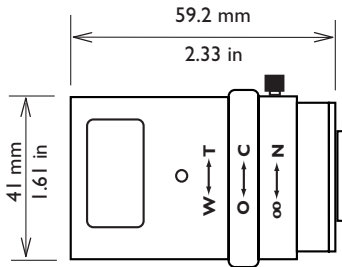

Features - LTC 337x Series

Dimensions LTC 3371/20