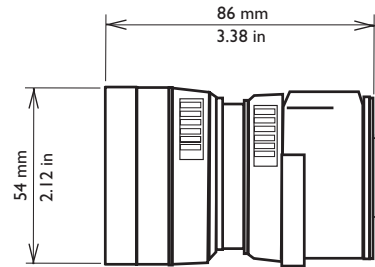

## Features - LTC 33xx Series 1/3" Varifocal lenses

	LTC 3361/20	LTC 3364/21	LTC 3361/30	LTC 3364/31
Image format	1/3"	1/3"	1/3"	1/3"
Focal length	2.8 - 6 mm	2.8 - 6 mm	3.5 - 8 mm	3.5 - 8 mm
Iris range	F1.2 - close	F1.4 - 200	F1.4 - close	F1.4 - 200
Focus range	0.3m (1ft) to infinity	0.3m (1ft) to infinity	0.3m (1ft) to infinity	0.35m (1.1ft) to infinity
Back focus distance	8.66 mm (0.34 in) in air	7.54 mm (0.3 in) in air	8.66 mm (0.34 in) in air	7.79 mm (0.31 in) in air
Weight	83 g (0.18 lb)	59 g (0.13 lb)	48 g (0.1 lb)	55 g (0.12 lb)
Lens mount	CS	CS	CS	CS
Angle of view:				
Wide (HxV)	88.7° x 69.2°	96.9° X 72.5°	71.4° X 54.8°	79.8° X 58.8°
Tele (HxV)	44.2° x 34.0°	46.7° X 35.1°	33.0° X 25.2°	35.4° X 26.6°
Iris control	Manual	4-pin DC control	Manual	4-pin DC control
Focus control	Manual	Manual	Manual	Manual
Zoom control	Manual	Manual	Manual	Manual

## Features - LTC 33xx Series 1/3" Varifocal lenses

	LTC 3361/40	LTC 3364/40	LTC 3371/20	LTC 3374/20
Image format	1/3"	1/3"	1/3"	1/3"
Focal length	2.8 - 12	2.8 - 12	5 - 50 mm	5 - 50 mm
Iris range	F1.4 - close	F1.4 - 360	F1.4 - close	F1.4 - 185
Focus range	0.3 m (1 ft) to infinity	0.3 m (1 ft) to infinity	1 m (3.3 ft) to infinity	1 m (3.3 ft) to infinity
Back focus distance	8.6 mm (0.34 in) in air	8.6 mm (0.34 in) in air	10.05 mm (0.4 in) in air	10.05 mm (0.4 in) in air
Weight	72 g (0.16 lb)	79 g (0.17 lb)	85 g (0.187 lb)	97 g (0.213 lb)
Lens mount	CS	CS	CS	CS
Angle of view:				
Wide (HxV)	97.4° X 72.5°	97.4° X 72.5°	53.4° X 40.1°	53.4° X 40.1°
Tele (HxV)	24.1° X 18.1°	24.1° X 18.1°	5.3° X 4.1°	5.3° X 4.1°
Iris control	Manual	4-pin DC control	Manual	4-pin DC control
Focus control	Manual	Manual	Manual	Manual
Zoom control	Manual	Manual	Manual	Manual

## Features - LTC 32xx Series

Dimensions LTC 3261/30

Dimensions LTC 3264/30

Dimensions LTC 3271/40

Dimensions LTC 3274/40