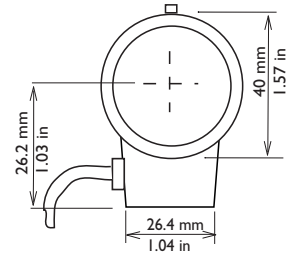

## Features - LTC 33xx Series 1/3" Varifocal lenses

	LTC 3361/20	LTC 3364/21	LTC 3361/30	LTC 3364/31
Image format	1/3"	1/3"	1/3"	1/3"
Focal length	2.8 - 6 mm	2.8 - 6 mm	3.5 - 8 mm	3.5 - 8 mm
Iris range	F1.2 - close	F1.4 - 200	F1.4 - close	F1.4 - 200
Focus range	0.3m (1ft) to infinity	0.3m (1ft) to infinity	0.3m (1ft) to infinity	0.35m (1.1ft) to infinity
Back focus distance	8.66 mm (0.34 in) in air	7.54 mm (0.3 in) in air	8.66 mm (0.34 in) in air	7.79 mm (0.31 in) in air
Weight	83 g (0.18 lb)	59 g (0.13 lb)	48 g (0.1 lb)	55 g (0.12 lb)
Lens mount	CS	CS	CS	CS
Angle of view:				
Wide (HxV)	88.7° x 69.2°	96.9° X 72.5°	71.4° X 54.8°	79.8° X 58.8°
Tele (HxV)	44.2° x 34.0°	46.7° X 35.1°	33.0° X 25.2°	35.4° X 26.6°
Iris control	Manual	4-pin DC control	Manual	4-pin DC control
Focus control	Manual	Manual	Manual	Manual
Zoom control	Manual	Manual	Manual	Manual

## Features - LTC 33xx Series 1/3" Varifocal lenses

	LTC 3361/40	LTC 3364/40	LTC 3371/20	LTC 3374/20
Image format	1/3"	1/3"	1/3"	1/3"
Focal length	2.8 - 12	2.8 - 12	5 - 50 mm	5 - 50 mm
Iris range	F1.4 - close	F1.4 - 360	F1.4 - close	F1.4 - 185
Focus range	0.3 m (1 ft) to infinity	0.3 m (1 ft) to infinity	1 m (3.3 ft) to infinity	1 m (3.3 ft) to infinity
Back focus distance	8.6 mm (0.34 in) in air	8.6 mm (0.34 in) in air	10.05 mm (0.4 in) in air	10.05 mm (0.4 in) in air
Weight	72 g (0.16 lb)	79 g (0.17 lb)	85 g (0.187 lb)	97 g (0.213 lb)
Lens mount	CS	CS	CS	CS
Angle of view:				
Wide (HxV)	97.4° X 72.5°	97.4° X 72.5°	53.4° X 40.1°	53.4° X 40.1°
Tele (HxV)	24.1° X 18.1°	24.1° X 18.1°	5.3° X 4.1°	5.3° X 4.1°
Iris control	Manual	4-pin DC control	Manual	4-pin DC control
Focus control	Manual	Manual	Manual	Manual
Zoom control	Manual	Manual	Manual	Manual

## Features - LTC 336I Series

Dimensions LTC 3361/20

Dimensions LTC 3361/30

Dimensions LTC 3361/40

## Features - LTC 3364 Series

Dimensions LTC 3364/21

Dimensions LTC 3364/31

Dimensions LTC 3364/40