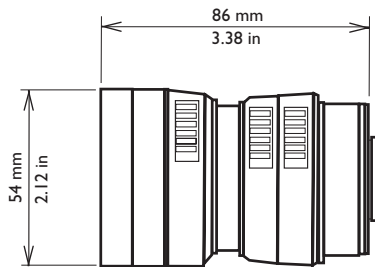

Dimensions LTC 3271/40