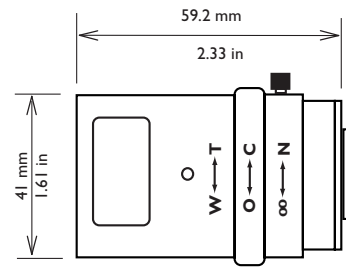

Features - LTC 3364 Series

Features - LTC 337x Series

Features - Connector

Passive-iris 4-pin

- Pin 1: Damping coil -
- Pin 2: Damping coil +
- Pin 3: Driving coil + (open)
- Pin 4: Driving coil -