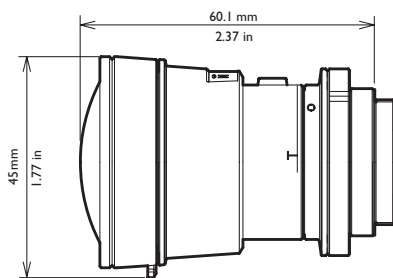

Features - LTC 336I Series

Dimensions LTC 3361/20