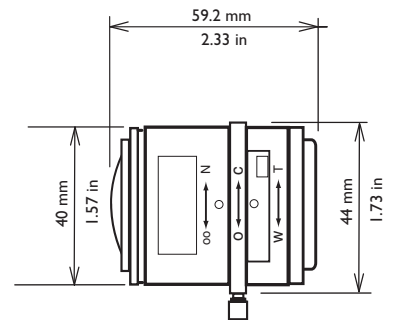

Dimensions LTC 3361/40