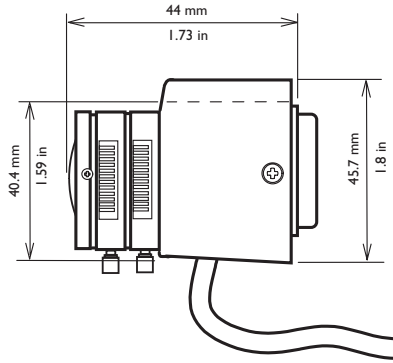

## Features - LTC 33xx Series 1/3" Varifocal lenses

	LTC 3361/40	LTC 3364/40	LTC 3371/20	LTC 3374/20
Image format	1/3"	1/3"	1/3"	1/3"
Focal length	2.8 - 12	2.8 - 12	5 - 50 mm	5 - 50 mm
Iris range	F1.4 - close	F1.4 - 360	F1.4 - close	F1.4 - 185
Focus range	0.3 m (1 ft) to infinity	0.3 m (1 ft) to infinity	1 m (3.3 ft) to infinity	1 m (3.3 ft) to infinity
Back focus distance	8.6 mm (0.34 in) in air	8.6 mm (0.34 in) in air	10.05 mm (0.4 in) in air	10.05 mm (0.4 in) in air
Weight	72 g (0.16 lb)	79 g (0.17 lb)	85 g (0.187 lb)	97 g (0.213 lb)
Lens mount	CS	CS	CS	CS
Angle of view:				
Wide (HxV)	97.4° X 72.5°	97.4° X 72.5°	53.4° X 40.1°	53.4° X 40.1°
Tele (HxV)	24.1° X 18.1°	24.1° X 18.1°	5.3° X 4.1°	5.3° X 4.1°
Iris control	Manual	4-pin DC control	Manual	4-pin DC control
Focus control	Manual	Manual	Manual	Manual
Zoom control	Manual	Manual	Manual	Manual

## Features - LTC 32xx Series

Dimensions LTC 3261/30

Dimensions LTC 3264/30

Dimensions LTC 3271/40

Dimensions LTC 3274/40

## Features - LTC 336I Series

Dimensions LTC 3361/20

Dimensions LTC 3361/30

Dimensions LTC 3361/40

## Features - LTC 3364 Series

Dimensions LTC 3364/21

Dimensions LTC 3364/31

Dimensions LTC 3364/40