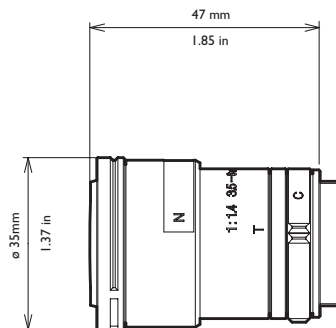

## Features - LTC 33xx Series 1/3" Varifocal lenses

	LTC 3361/20	LTC 3364/21	LTC 3361/30	LTC 3364/31
Image format	1/3"	1/3"	1/3"	1/3"
Focal length	2.8 - 6 mm	2.8 - 6 mm	3.5 - 8 mm	3.5 - 8 mm
Iris range	F1.2 - close	F1.4 - 200	F1.4 - close	F1.4 - 200
Focus range	0.3m (1ft) to infinity	0.3m (1ft) to infinity	0.3m (1ft) to infinity	0.35m (1.1ft) to infinity
Back focus distance	8.66 mm (0.34 in) in air	7.54 mm (0.3 in) in air	8.66 mm (0.34 in) in air	7.79 mm (0.31 in) in air
Weight	83 g (0.18 lb)	59 g (0.13 lb)	48 g (0.1 lb)	55 g (0.12 lb)
Lens mount	CS	CS	CS	CS
Angle of view:				
Wide (HxV)	88.7° x 69.2°	96.9° X 72.5°	71.4° X 54.8°	79.8° X 58.8°
Tele (HxV)	44.2° x 34.0°	46.7° X 35.1°	33.0° X 25.2°	35.4° X 26.6°
Iris control	Manual	4-pin DC control	Manual	4-pin DC control
Focus control	Manual	Manual	Manual	Manual
Zoom control	Manual	Manual	Manual	Manual

## Features - LTC 33xx Series 1/3" Varifocal lenses

	LTC 3361/40	LTC 3364/40	LTC 3371/20	LTC 3374/20
Image format	1/3"	1/3"	1/3"	1/3"
Focal length	2.8 - 12	2.8 - 12	5 - 50 mm	5 - 50 mm
Iris range	F1.4 - close	F1.4 - 360	F1.4 - close	F1.4 - 185
Focus range	0.3 m (1 ft) to infinity	0.3 m (1 ft) to infinity	1 m (3.3 ft) to infinity	1 m (3.3 ft) to infinity
Back focus distance	8.6 mm (0.34 in) in air	8.6 mm (0.34 in) in air	10.05 mm (0.4 in) in air	10.05 mm (0.4 in) in air
Weight	72 g (0.16 lb)	79 g (0.17 lb)	85 g (0.187 lb)	97 g (0.213 lb)
Lens mount	CS	CS	CS	CS
Angle of view:				
Wide (HxV)	97.4° X 72.5°	97.4° X 72.5°	53.4° X 40.1°	53.4° X 40.1°
Tele (HxV)	24.1° X 18.1°	24.1° X 18.1°	5.3° X 4.1°	5.3° X 4.1°
Iris control	Manual	4-pin DC control	Manual	4-pin DC control
Focus control	Manual	Manual	Manual	Manual
Zoom control	Manual	Manual	Manual	Manual

## Features - LTC 32xx Series

Dimensions LTC 3261/30

Dimensions LTC 3264/30

Dimensions LTC 3271/40

Dimensions LTC 3274/40

## Features - LTC 336I Series

Dimensions LTC 3361/20

Dimensions LTC 3361/30

Dimensions LTC 3361/40