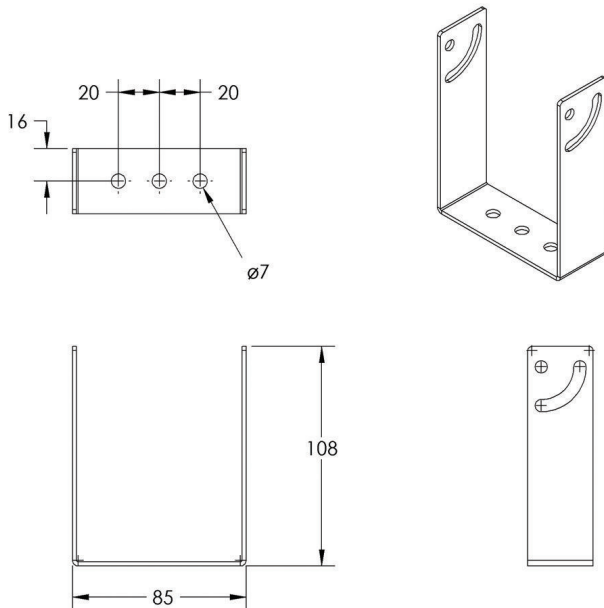

BRKU10 U-type Bracket

Installation/Configuration Notes

Technical Specifications

Material	Stainless Steel
Coating	Black powder coated
Weight	0.14 kg (0.3 lb)
Hardware	Metric
Dimensions (LxWxH)	85 mm x 32 mm x 110 mm 3.3 in x 1.3 in x 4.3 in

Ordering Information

BRKU10 U-type Bracket
Bracket, U-type for EX10, black

BRKU10

Americas:
Bosch Security Systems, Inc.
130 Perinton Parkway
Fairport, New York, 14450, USA
Phone: +1 800 289 0096
Fax: +1 585 223 9180
security.sales@us.bosch.com
www.boschsecurity.us