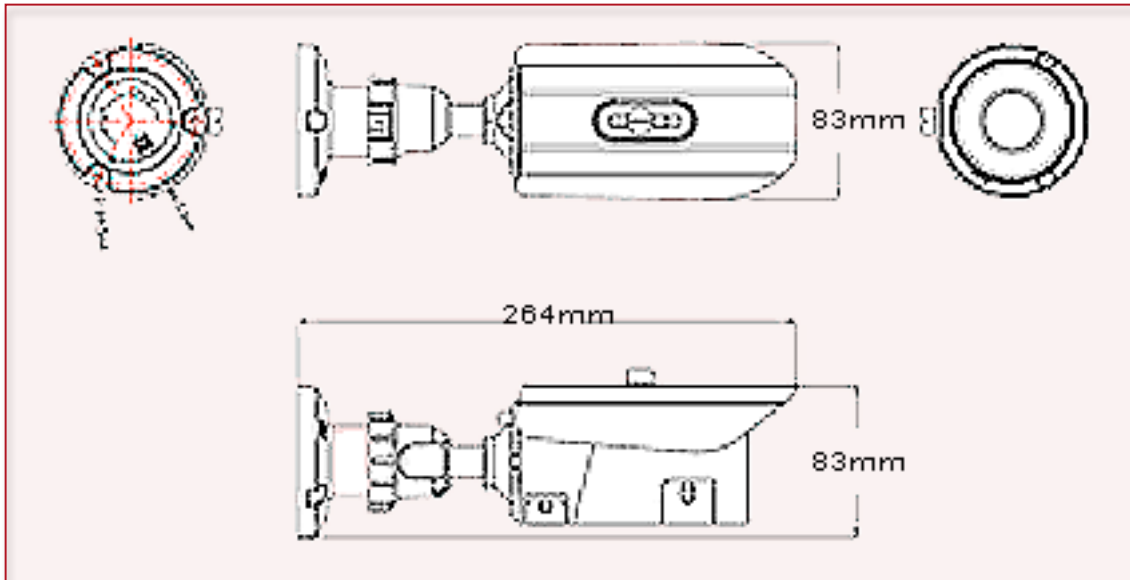

**INTERFACES**

<b>ALARM INPUT</b>	1 x No/NC
<b>ALARM OUTPUT</b>	1 x No/NC
<b>NETWORK INTERFACE</b>	1 CH RJ-45 10M/100M self-adaptive Ethernet

**RECORDING**

<b>RECORDING</b>	Local Micro SD Card, Remote FTP, TCP/UDP CMS, RTSP
<b>NETWORK PROTOCOLS</b>	HTTP, TCP/IP, UDP/IP, RTSP, FTP, DHCP, NTP, PPoE. Unicast and Multicast supported. Video Streaming from NVMS or 3rd party Software. User Port setting for Web port, RTSP Port, and SDK Control Port and Alarm Port

**MECHANICAL**

<b>DIMENSIONS</b>	377 x 110mm
<b>WEIGHT</b>	1.65kg
<b>3 AXIS</b>	Yes
<b>VANDAL PROOF</b>	Yes

**GENERAL**

<b>USERS</b>	Multi Admin/User
<b>WEB BROWSER</b>	IE, Firefox, Chrome, Safari, Nav, Opera
<b>SECURITY</b>	IPv4/IPv6 (DHCP / Fixed)
<b>MOTION DETECTION</b>	Yes
<b>SD CARD</b>	Micro SD (max 64GB)
<b>PoE</b>	Yes
<b>COMPLIANCE</b>	Onvif v22 (Profile S) Standard RFC 2326, Support Quticktime/VLC Player.
<b>RSTP VIDEO</b>	
<b>SMARTPHONE VISUALIZATION</b>	iOS, ANDROID

### GENERAL DIMENSIONS